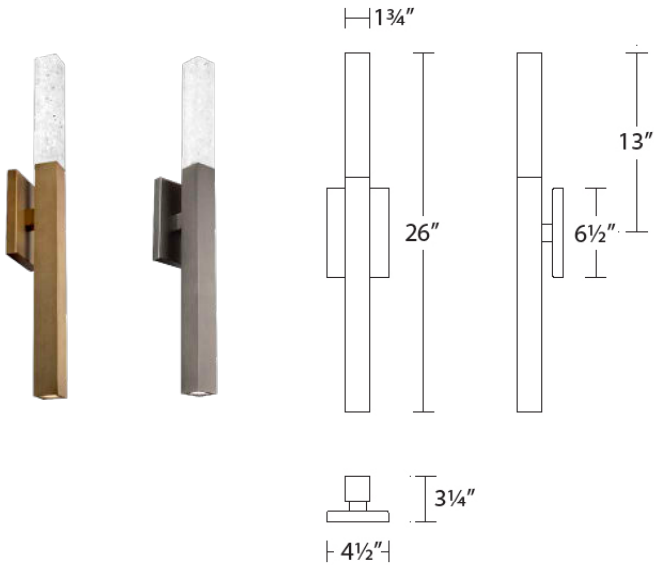

MINX Interior Sconces

WS-68026

MODERN FORMS

Fixture Type:

Catalog Number:

Project: _____

Location: _____

PRODUCT DESCRIPTION

FEATURES

- Up and Retained k5 crystal down illumination
- Minimal exposed hardware
- Universal Driver (120V-277V) concealed within the canopy
- Dimming: ELV, 0-10V, TRIAC
- Rated Life: 54,000 hours
- Color Temp: 3000K
- CRI: 90

SPECIFICATIONS

Construction: Steel body with K5 crystal insert acrylic

Light Source: High output LED

Finish: Aged Brass (AB), Aged Nickel (AN)

Standards: ETL & cETL, Damp Location listed, Title 24 Compliant, ADA Compliant

ORDER NUMBER

Model	Size	Wattage	Voltage	LED Lumens	Delivered Lumens	Finish
WS-68026	26"	9W	120-277V	615	512	AB <i>Aged Brass</i> AN <i>Aged Nickel</i>

Example: **WS-68026-AB**

modernforms.com
Phone (800) 526.2588
Fax (800) 526.2585