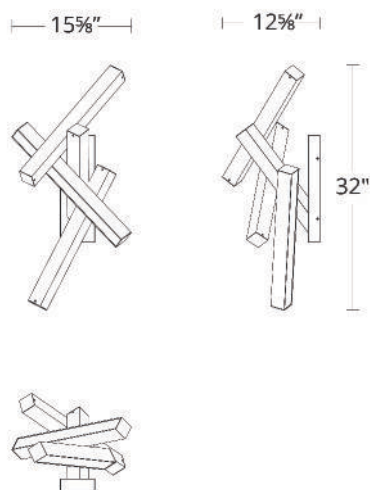

CHAOS Interior Sconces
WS-64832

MODERN FORMS

Fixture Type:

Catalog Number:

Project:

Location:

PRODUCT DESCRIPTION

Like piano keys falling through the air, Chaos freezes a moment in time with breathtaking elegance. Each section of this sculptural form is equipped with consistent, highly efficient LEDs for refined illumination throughout. Available in brushed aluminum, aged brass or black. Let chaos reign.

SPECIFICATIONS

Construction: Aluminum body with acrylic diffuser

Light Source: High output LED

Finish: Brushed Aluminum, Aged Brass, Black

Standards: ETL & cETL listed, Damp Location listed, Title 24 Compliant

FEATURES

- Fixed sculptural form
- Can be mounted on the wall in all orientations
- Universal Driver (120V-277V) concealed within the canopy
- Dimming: ELV, 0-10V, TRIAC
- Color Temperature: 3000K
- CRI: 90
- Rated Life: 50,000 hours

ORDER NUMBER

Model	Height	Wattage	Voltage	LED Lumens	Delivered Lumens	Finish
WS-64832	32"	29W	120-277V	1,838	1,255	AL Brushed Aluminum AB Aged Brass BK Black 

Example: **WS-64832-AB**

modernforms.com	Headquarters/Eastern Distribution Center	Central Distribution Center	Western Distribution Center
Phone (866) 810.6615	44 Harbor Park Drive	1600 Distribution Ct	1750 Archibald Avenue
Fax (800) 526.2585	Port Washington, NY 11050	Lithia Springs, GA 30122	Ontario, CA 91760