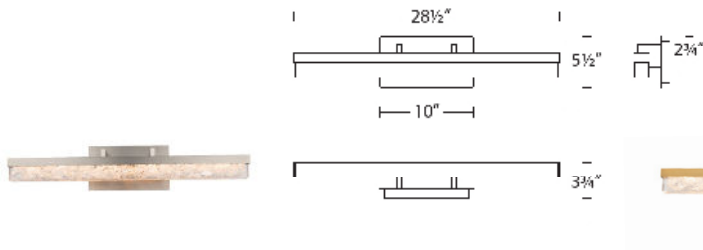

MINX Bath & Interior Sconces

MODERN FORMS

WS-62021 / WS-62029 / WS-62039

Fixture Type:

Catalog Number:

Project: _____

Location: _____

PRODUCT DESCRIPTION

Urbane and sleek. Reclaimed crystalline shards add sparkle and drama with continuous shadow free illumination. An instantly modern classic.

FEATURES

- Reclaimed K5 crystal
- Downlight illumination
- Universal Driver (120V-277V) concealed within the canopy
- Dimming: ELV, 0-10V, TRIAC
- Rated Life: 50,000 hours
- Color Temp: 3000K
- CRI: 90

SPECIFICATIONS

Construction: Aluminum body with K5 crystal insert acrylic

Light Source: High output LED

Finish: Aged Brass (AB), Brushed Nickel (BN)

Standards: ETL & cETL, Damp Location listed, Title 24 Compliant, ADA Compliant