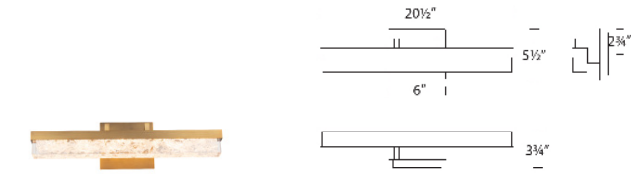

MINX Bath & Interior Sconces

MODERN FORMS

WS-62021 / WS-62029 / WS-62039

Fixture Type:

Catalog Number:

Project: _____

Location: _____