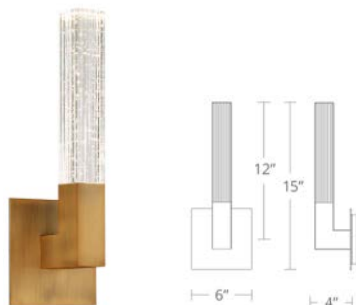

WS-30835

Fixture Type:

Catalog Number:

Project:

Location:

WS-30815

PRODUCT DESCRIPTION

In a luxe aged brass finish, Cinema makes a modern statement that's right in line with the latest trends. Painstakingly V-cut seeded crystal adds understated glamour when it fills with light sourced from high-performance LEDs. With a variety of styles in the family, Cinema creates a matching lighting environment that can pull multiple rooms together.

SPECIFICATIONS

Construction: V-cut K5 crystal

Light Source: High output LED

Finish: Aged Brass

Standards: ETL & cETL listed

ORDER NUMBER

Model	Wattage	Voltage	LED Lumens	Delivered Lumens	Finish
WS-30815	15" 7W	120V-277V	544	436	AB Aged Brass
WS-30835	35" 21W		953	789	