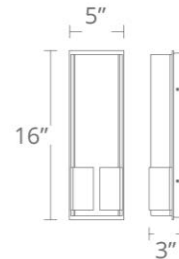

WS-25816

PRODUCT DESCRIPTION

Like a shimmering block of ice, Vodka glams up your décor with a tempered glass shade beaded inside for a beautiful, crystal-like effect. The glass is also mitered and joined, a subtle detail that reveals the craftsmanship that goes into this refined design. Choose a polished chrome finish to enhance the shine, or select matte black for modern elegance.

FEATURES

- No driver or transformer needed
- **Title 24 Compliant**
- Color Temperature: 3500K
- ADA Compliant
- Dimmer: ELV
- CRI: 90
- Rated Life: 54,000 hours

SPECIFICATIONS

Construction: Tempered, mitered glass diffuser with beaded glass inside for crystalline effect

Light Source: High output LED

Finish: Chrome

Standards: ETL & cETL listed

ORDER NUMBER

Model	Wattage	Voltage	LED Lumens	Delivered Lumens	Finish	
WS-25816	16"	22W		2003	1214	CH Chrome
WS-25827	27"	40W	120V	3685	2242	
WS-25837	37"	61W		5578	3194	

Example: **WS-25827-CH**

modernforms.com
Phone (866) 810.6615
Fax (800) 526.2585

Headquarters/Eastern Distribution Center
44 Harbor Park Drive
Port Washington, NY 11050

Central Distribution Center
1600 Distribution Ct
Lithia Springs, GA 30122

Western Distribution Center
1750 Archibald Avenue
Ontario, CA 91760