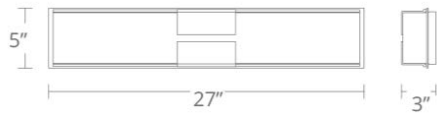

VODKA Bath & Interior Sconces

WS-25816 / WS-25827 / WS-25837

MODERN FORMS

WS-25827