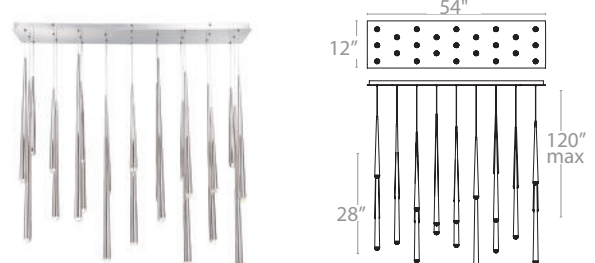

CASCADE Chandeliers & Pendants

PD-41703L / PD-41705L / PD-41723L

MODERN FORMS

PD-41703L

Fixture Type:

Catalog Number:

Project: _____

Location: _____

PD-41705L

PD-41723L

PRODUCT DESCRIPTION

A refined take on minimalist glam. Each pendant illuminates beautifully while the jeweled crystal caps, expertly hand-cut, punctuate each piece like a chic yet understated exclamation of luxury. Suspended alone, in pairs or in multiples as a chandelier, Cascade captures the imagination and makes an alluring presentation in restaurants, hotel atriums and residences alike.

FEATURES

- Thin aircraft cables provide an ultra-clean look and are easy to adjust for customized suspension height
- ETL & cETL Damp Location listed
- Hand cut clear crystal
- Universal Driver (120V-277V) concealed within the canopy
- Rated Life: 50,000 hours
- Color Temp: 3500K
- CRI: 90

SPECIFICATIONS

Construction: Steel body with crystal diffuser

Light Source: High output LED

Dimming: ELV (100% - 10%)

Finish: Polished Nickel (PN), Aged Brass (AB), Black (BK)

Standards: ETL & cETL Damp Location listed