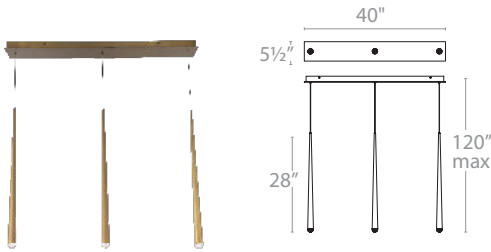

CASCADE Chandeliers & Pendants

PD-41703L / PD-41705L / PD-41723L

MODERN FORMS

PD-41703L

Fixture Type:

Catalog Number:

Project: _____

Location: _____

PD-41705L

PD-41723L

PRODUCT DESCRIPTION

A refined take on minimalist glam. Each pendant illuminates beautifully while the jeweled crystal caps, expertly hand-cut, punctuate each piece like a chic yet understated exclamation of luxury. Suspended alone, in pairs or in multiples as a chandelier, Cascade captures the imagination and makes an alluring presentation in restaurants, hotel atriums and residences alike.

FEATURES

- Thin aircraft cables provide an ultra-clean look and are easy to adjust for customized suspension height
- ETL & cETL Damp Location listed
- Hand cut clear crystal
- Universal Driver (120V-277V) concealed within the canopy
- Rated Life: 50,000 hours
- Color Temp: 3500K
- CRI: 90

SPECIFICATIONS

Construction: Steel body with crystal diffuser

Light Source: High output LED

Dimming: ELV (100% - 10%)

Finish: Polished Nickel (PN), Aged Brass (AB), Black (BK)

Standards: ETL & cETL Damp Location listed