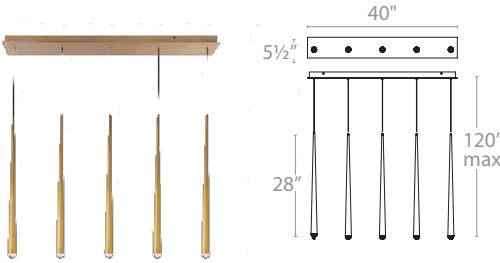

CASCADE Chandeliers & Pendants

PD-41703L / PD-41705L / PD-41723L

MODERN FORMS

PD-41703L

Fixture Type:

Catalog Number:

Project: _____

Location: _____

PD-41705L

PD-41723L

PRODUCT DESCRIPTION

A refined take on minimalist glam. Each pendant illuminates beautifully while the jeweled crystal caps, expertly hand-cut, punctuate each piece like a chic yet understated exclamation of luxury. Suspended alone, in pairs or in multiples as a chandelier, Cascade captures the imagination and makes an alluring presentation in restaurants, hotel atriums and residences alike.

FEATURES

- Thin aircraft cables provide an ultra-clean look and are easy to adjust for customized suspension height
- ETL & cETL Damp Location listed
- Hand cut clear crystal
- Universal Driver (120V-277V) concealed within the canopy
- Rated Life: 50,000 hours
- Color Temp: 3500K
- CRI: 90

SPECIFICATIONS

Construction: Steel body with crystal diffuser

Light Source: High output LED

Dimming: ELV (100% - 10%)

Finish: Polished Nickel (PN), Aged Brass (AB), Black (BK)

Standards: ETL & cETL Damp Location listed