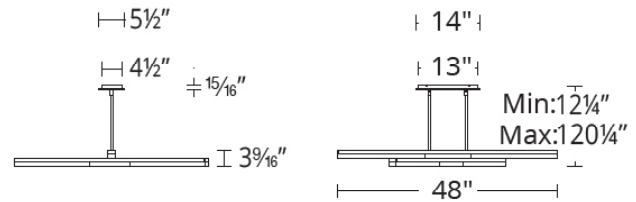

PRODUCT DESCRIPTION

Remain among the bright stars. Illustrious reclaimed K5 crystal that has been crushed and suspended are set in rods and illuminated throughout by the LEDs discretely hidden in the middle. Perpendicularly set around a pivot point allowing for additional adjustment.

FEATURES

- Acrylic diffusers
- Articulating arms
- Universal Driver (120V-277V) concealed within the canopy
- Six 12" and two 6" downrods included for PD-81006; Three 12" and one 6" downrods included for PD-81004 (additional downrods available)
- Dimming: ELV (100% - 10%), 0-10V (100% - 5%), TRIAC (100% - 5%)
- Rated Life: 50,000 hours
- Color Temp: 3000K
- CRI: 90

ORDER NUMBER

Model	Height	Wattage	Voltage	LED Lumens	Delivered Lumens	Finish
PD-81004	3.63"	32W	120V-277V	2642	1669	AB Aged Brass
PD-81006	5.63"	45W		4135	2446	AN Aged Nickel

Example: **PD-81004-AB**

SPECIFICATIONS

Construction: Steel body with K5 crystal insert acrylic

Light Source: High output LED

Finish: Aged Brass (AB), Aged Nickel (AN)

Standards: ETL & cETL, Damp Location listed, Title 24 Compliant

modernforms.com
Phone (800) 526.2588
Fax (800) 526.2585

Headquarters/Eastern Distribution Center
44 Harbor Park Drive
Port Washington, NY 11050

Central Distribution Center
1600 Distribution Ct
Lithia Springs, GA 30122

Western Distribution Center
1750 Archibald Avenue
Ontario, CA 91760