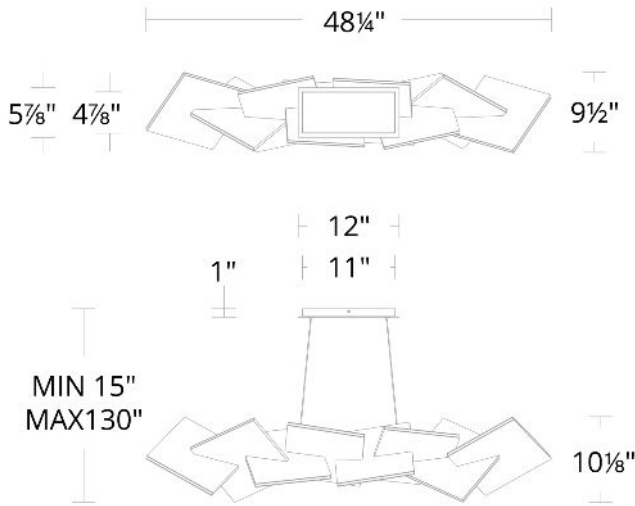

Project: _____

Location: _____

Fixture Type: _____

Catalog Number: _____

AVAILABLE FINISHES:

Konstrukt

PD-80048

PRODUCT DESCRIPTION

SPECIFICATIONS

Rated Life	50000 Hours
Standards	ETL, cETL, Damp Location Listed
Input	120-277V
Color Temp	3000K
CRI	90
Construction	Aluminum body with acrylic diffuser

PD-80048

Model & Size	Color Temp	Finish	LED Watts	LED Lumens	Delivered Lumens
○ PD-80048 48"	3000K 3000K	○ BK Black ○ TT Titanium	78W 78W	2992 2992	2064 2064

Example: **PD-80048-TT**