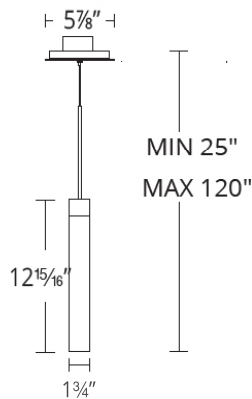

PD-78013

Fixture Type:

Catalog Number:

Project: _____

Location: _____

PRODUCT DESCRIPTION

Elegant artisanal sparkles. Held aloft, long-lasting LEDs provide functional down lighting. A sleek mini pendant that works by itself or in multiples.

FEATURES

- Reclaimed K5 crystal
- Minimal exposed hardware
- This power aircraft cables provide an ultra clean look for adjustable suspension height
- Driver installed within the Junction Box, driver dimension: 2.8" x 1.3" x 1.2"
- Title 24 option available (special order) with driver installs within the canopy
- Dimming: ELV
- Rated Life: 50,000 hours
- Color Temp: 3000K
- CRI: 90

SPECIFICATIONS

Construction: Steel body with K5 crystal insert acrylic

Light Source: High output LED

Finish: Aged Brass (AB), Aged Nickel (AN)

Standards: ETL & cETL, Damp Location listed

REPLACEMENT GLASS

Part#	Fixture
RPL-GLA-78013	<i>PD-78013</i>

	# of lights	Wattage	Voltage	LED Lumens	Delivered Lumens	Finish
PD-78013	13	4W	120V-277V	252	190	AB <i>Aged Brass</i> AN <i>Aged Nickel</i>

Example: **PD-78013-AB**

For T24 option, add T24 before finish: **PD-78013-T24-AB**