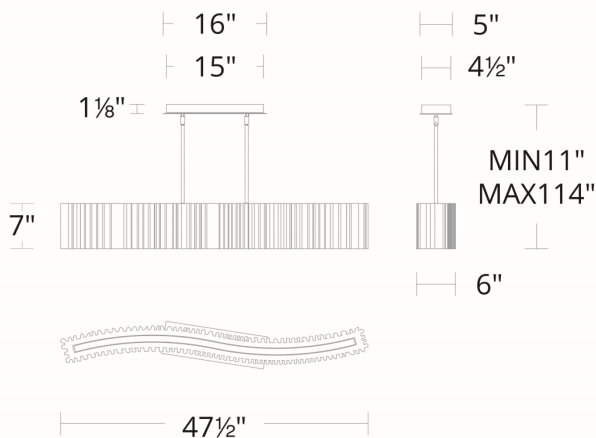

Project: _____

Location: _____

Fixture Type: _____

Catalog Number: _____

AVAILABLE FINISHES:

Rhiannon

PD-70148

PRODUCT DESCRIPTION

A dazzler surging with texture and light. A symphony of grace to capture movement when viewed from any angle. Give your space regal and refined character with the Rhiannon LED Pendant.

FEATURES

- Driver concealed within the canopy
- Thick artisanal shade made with reclaimed crystal
- Six 12" and two 6" down rods included (additional sold separately)
- Slide-on rectangular canopy with minimal hardware
- NEC CODE (314.24) requires that ceiling outlet boxes in the U.S. support up to 50 lbs
- This fixture exceeds 50 lbs. and must be installed using a U.L. listed outlet box approved for up to 100 lbs. or supported independently of the outlet box
- Can be mounted on a sloped ceiling

SPECIFICATIONS

Rated Life	50000 Hours
Standards	ETL, cETL,Damp Location Listed, Title 24 JA8: 2019 Compliant
Input	120-277V, 50/60Hz
Dimming	ELV, 0-10V, TRIAC
Color Temp	3000K
CRI	90
Construction	Aluminum body with reclaimed crystal shade

PD-70148

Model & Size	Color Temp	Finish	LED Watts	LED Lumens	Delivered Lumens
PD-70148 48"	3000K	AB Aged Brass BK Black	81.1W	9161	5728

Example: **PD-70148-BK**

For custom requests please contact customs@modernforms.com