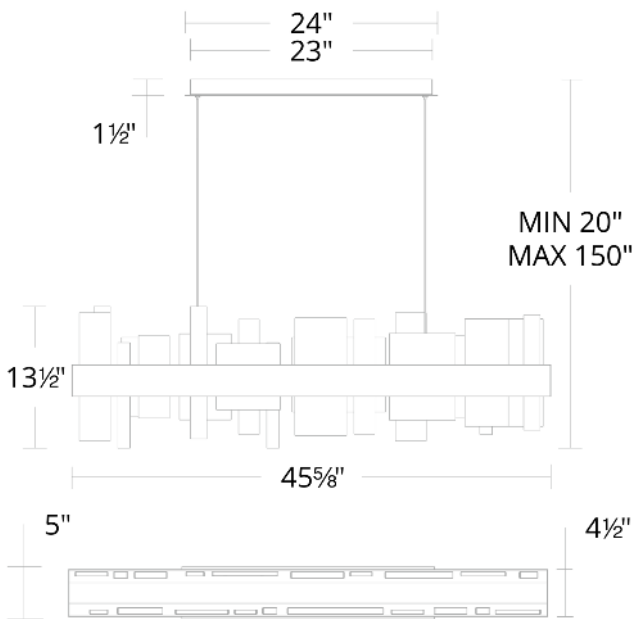

PD-68146

| Model & Size   | Color Temp     | Finish                                 | LED Watts      | LED Lumens   | Delivered Lumens |
|----------------|----------------|--|----------------|--------------|------------------|
| ○ PD-68146 46" | 3000K<br>3000K | ○ AB Aged Brass<br>○ BN Brushed Nickel | 65.4W<br>65.4W | 5509<br>5509 | 2148<br>2148     |