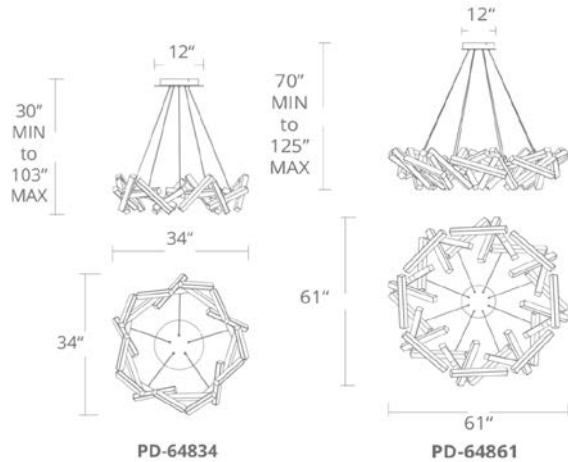

Fixture Type:

Catalog Number:

Project:

Location:

PRODUCT DESCRIPTION

Like piano keys falling through the air, Chaos freezes a moment in time with breathtaking elegance. Ultra-thin powered aircraft cables stabilize the suspension, holding everything in place with as little visual interference as possible, and each section of this sculptural form is equipped with consistent, highly efficient LEDs for refined illumination throughout. Available in brushed aluminum, aged brass or black. Let chaos reign.

FEATURES

- Fixed sculptural form
- Thin powered aircraft cables provide an ultra-clean look
- **Universal Driver** (120V-220V-277V) within canopy
- **Title 24 Compliant**
- Dimmer: ELV, 0-10V
- Color Temperature: 3000K
- CRI: 90
- Rated Life: 50000 hours

SPECIFICATIONS

Construction: Aluminum

Light Source: High output LED

Finish: Brushed Aluminum, Aged Brass, Black

Standards: ETL & cETL listed

ORDER NUMBER

Model	Wattage	Voltage	LED Lumens	Delivered Lumens	Finish	
PD-64834	34"	40W	120-277V	2717	2407	AL Titanium
PD-64861	61"	60W		4010	3720	AB Aged Brass
						BK Black