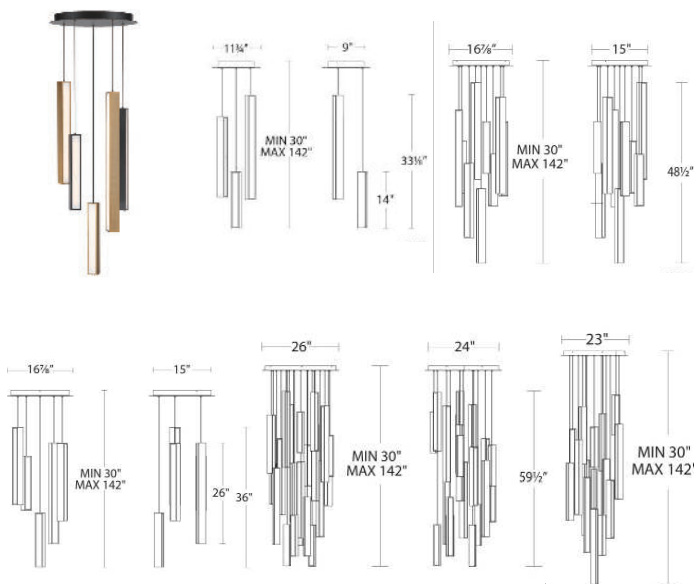

LED Interior Pendants & Chandeliers

Fixture Type:

Catalog Number:

Project: _____

Location: _____

PRODUCT DESCRIPTION

Chaos freezes a moment in time with breathtaking elegance. Ultra thin powered cables stabilize the suspension without visual interference. Each section of this sculptural form is equipped with consistent, LEDs for refined illumination throughout. Let chaos reign.

FEATURES

- Universal Driver (120V-277V) concealed within the canopy
- Thin power aircraft cables provide an ultra clean look for adjustable suspension height
- Dimming: ELV, 0-10V, TRIAC
- Rated Life: 50,000 hours
- Color Temp: 3000K
- CRI: 90

SPECIFICATIONS

Construction: Aluminum body with acrylic diffuser

Light Source: High output LED

Finish: Black (BK), Aged Brass (AB)

Standards: ETL & cETL Damp Location listed, Title 24 Compliant

ORDER NUMBER

Model	Wattage	Voltage	LED Lumens	Delivered Lumens	Finish	Canopy
PD-64803R	19W		1524	917		
PD-64805R	32W		2537	1528		
PD-64809R	50W	120-277V	4371	2751	BK/AB	BK AB
PD-64815R	80W		7285	4600		
PD-64821R	115W		10199	6445		