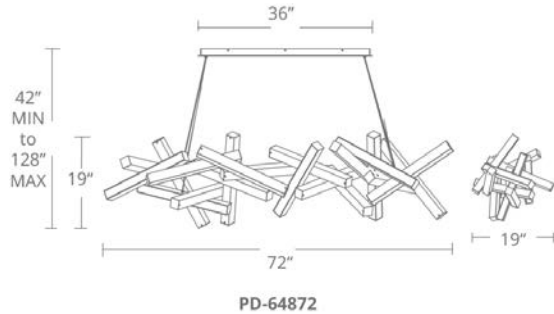

Fixture Type:

Catalog Number:

Project:

Location: