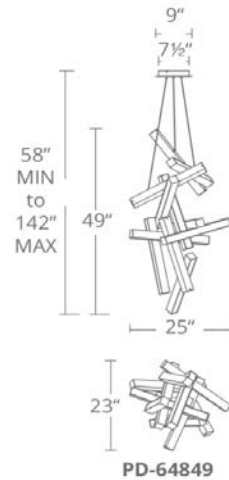

Fixture Type: _____

Catalog Number: _____

Project: _____

Location: _____