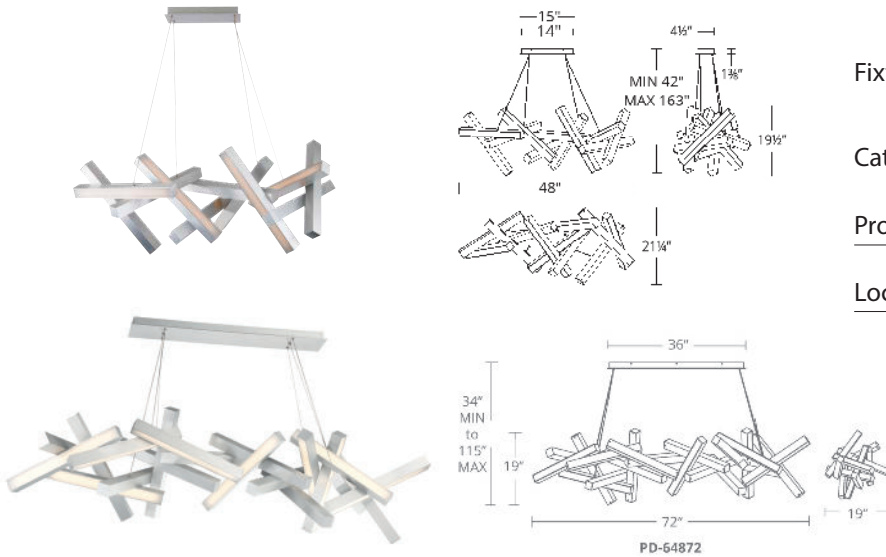

PD-64848 / PD-64872

Fixture Type:

Catalog Number:

Project: _____

Location: _____

PRODUCT DESCRIPTION

Chaos freezes a moment in time with breathtaking elegance. Ultra thin powered cables stabilize the suspension without visual interference. Each section of this sculptural form is equipped with consistent, LEDs for refined illumination throughout. Let chaos reign.

FEATURES

- Fixed sculptural form
- Thin power aircraft cables provide an ultra clean look for adjustable suspension height
- Universal Driver (120V-277V) concealed within the canopy
- Dimming: ELV, 0-10V
- Rated Life: 50,000 hours
- Color Temp: 3000K
- CRI: 90

SPECIFICATIONS

Construction: Aluminum body with acrylic diffuser

Light Source: High output LED

Finish: Brushed Aluminum (AL), Black (BK), Aged Brass (AB)

Standards: ETL & cETL Damp Location listed, Title 24 Compliant

ORDER NUMBER

| Model | Size | Wattage | Voltage | LED Lumens | Delivered Lumens | Finish |
|-----------------|------|---------|-----------|------------|------------------|---|
| PD-64848 | 48" | 30W | 120V-277V | 2336 | 1628 | AL <i>Brushed Aluminum</i> |
| PD-64872 | 72" | 58W | | 3859 | 3496 | BK <i>Black</i> AB <i>Aged Brass</i> |