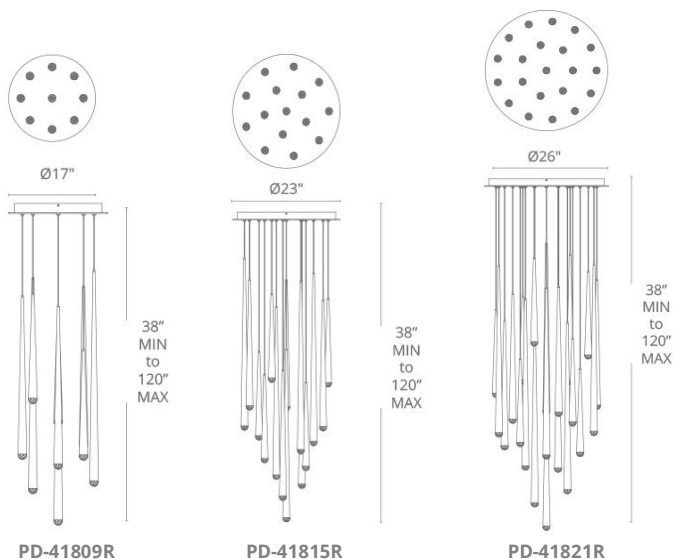

Fixture Type:

Catalog Number:

Project:

Location: