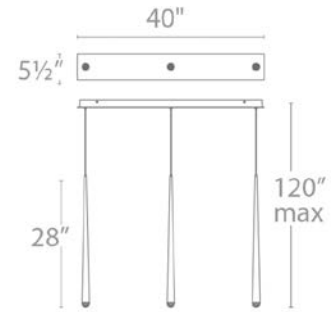

PD-41703L

PRODUCT DESCRIPTION

Suspended alone, in pairs or multiples as a beautiful chandelier, Cascade captures the imagination and makes an alluring presentation in restaurants, hotel atriums and residences alike. The slim tapered form has a minimalist sensibility that we enhanced with a new flat cap design, crafted in precision-cut glass. Available in a new matte black finish as well as original and glamorous polished nickel.

SPECIFICATIONS

Construction: Aluminum, Cut Crystal

Light Source: High output LED

Finish: Black, Polished Nickel

Standards: ETL & cETL listed

FEATURES

- Aluminum hardware, precision-cut CNC glass
- Thin aircraft cables provide an ultra-clean look and are easy to adjust for customized suspension height
- **Universal voltage driver** (120V-220V-277V) within canopy
- Dimmer: ELV
- CRI: 90
- Rated Life: 60000 hours
- Minimum Suspension: 29, Maximum Suspension: 120

ORDER NUMBER

Model		Wattage	Voltage	LED Lumens	Delivered Lumens	Finish
PD-41803L	3 Lights	23W		1380	1185	BK Black PN Polished Nickel
PD-41805L	5 Lights	38W	120V-277V	2300	1975	
PD-41823L	23 Lights	173W		10575	9050	

Example: PD-41803L-PN

modernforms.com
Phone (866) 810.6615
Fax (800) 526.2585

Headquarters/Eastern Distribution Center
44 Harbor Park Drive
Port Washington, NY 11050

Central Distribution Center
1600 Distribution Ct
Lithia Springs, GA 30122

Western Distribution Center
1750 Archibald Avenue
Ontario, CA 91760