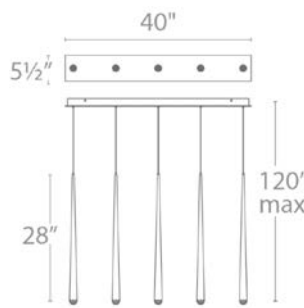

PD-41803L / PD-41805L / PD-41823L

Fixture Type: _____

Catalog Number: _____

Project: _____

Location: _____

PD-41705L

PRODUCT DESCRIPTION

Suspended alone, in pairs or multiples as a beautiful chandelier, Cascade captures the imagination and makes an alluring presentation in restaurants, hotel atriums and residences alike. The slim tapered form has a minimalist sensibility that we enhanced with a new flat cap design, crafted in precision-cut glass. Available in a new matte black finish as well as original and glamorous polished nickel.

SPECIFICATIONS

Construction: Aluminum, Cut Crystal

Light Source: High output LED

Finish: Black, Polished Nickel

Standards: ETL & cETL listed

FEATURES

- Aluminum hardware, precision-cut CNC glass
- Thin aircraft cables provide an ultra-clean look and are easy to adjust for customized suspension height
- **Universal voltage driver** (120V-220V-277V) within canopy
- Dimmer: ELV
- CRI: 90
- Rated Life: 60000 hours
- Minimum Suspension: 29, Maximum Suspension: 120

ORDER NUMBER

Model		Wattage	Voltage	LED Lumens	Delivered Lumens	Finish
PD-41803L	3 Lights	23W		1380	1185	BK Black PN Polished Nickel
PD-41805L	5 Lights	38W	120V-277V	2300	1975	
PD-41823L	23 Lights	173W		10575	9050	

Example: PD-41803L-PN

modernforms.com
Phone (866) 810.6615
Fax (800) 526.2585

Headquarters/Eastern Distribution Center
44 Harbor Park Drive
Port Washington, NY 11050

Central Distribution Center
1600 Distribution Ct
Lithia Springs, GA 30122

Western Distribution Center
1750 Archibald Avenue
Ontario, CA 91760