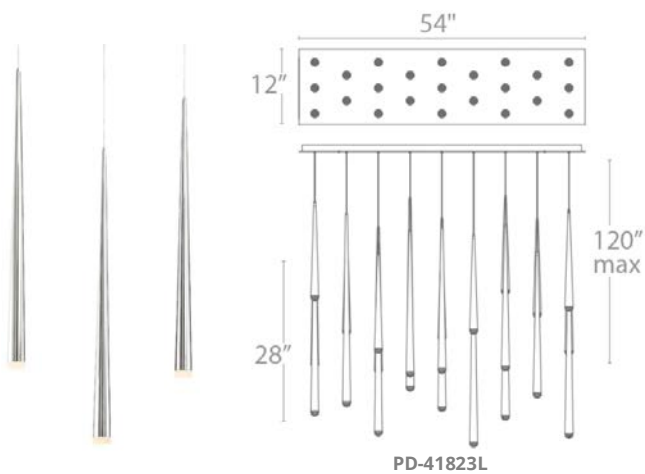

PD-41803L / PD-41805L / PD-41823L

PD-41823L

Fixture Type: \_\_\_\_\_

Catalog Number: \_\_\_\_\_

Project: \_\_\_\_\_

Location: \_\_\_\_\_

PD-41705L

PD-41703L

**PRODUCT DESCRIPTION**

Suspended alone, in pairs or multiples as a beautiful chandelier, Cascade captures the imagination and makes an alluring presentation in restaurants, hotel atriums and residences alike. The slim tapered form has a minimalist sensibility that we enhanced with a new flat cap design, crafted in precision-cut glass. Available in a new matte black finish as well as original and glamorous polished nickel.

**SPECIFICATIONS**

**Construction:** Aluminum, Cut Crystal

**Light Source:** High output LED

**Finish:** Black, Polished Nickel

**Standards:** ETL & cETL listed

**FEATURES**

- Aluminum hardware, precision-cut CNC glass
- Thin aircraft cables provide an ultra-clean look and are easy to adjust for customized suspension height
- **Universal voltage driver** (120V-220V-277V) within canopy
- Dimmer: ELV
- CRI: 90
- Rated Life: 60000 hours
- Minimum Suspension: 29, Maximum Suspension: 120

**ORDER NUMBER**

Model		Wattage	Voltage	LED Lumens	Delivered Lumens	Finish
PD-41803L	3 Lights	23W		1380	1185	<b>BK</b> Black  <b>PN</b> Polished Nickel 
PD-41805L	5 Lights	38W	120V-277V	2300	1975	
PD-41823L	23 Lights	173W		10575	9050	