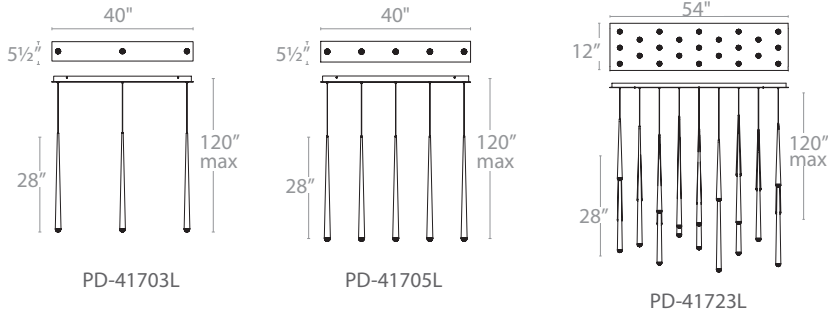

Fixture Type:

Catalog Number:

Project: _____

Location: _____