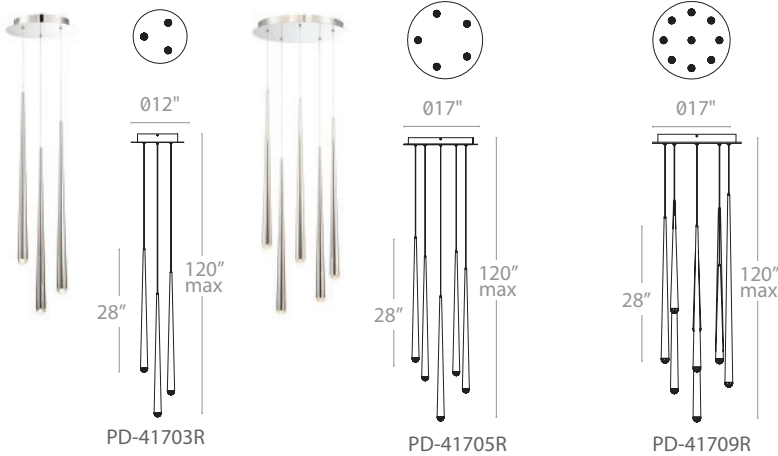

CASCADE – model: PD-417

LED Interior Chandeliers

Fixture Type:

Catalog Number:

Project: _____

Location: _____

PRODUCT DESCRIPTION

Inspired by a minimalist, industrial sensibility, cascading silhouettes spiral downward in various configurations. Exclusive hand cut clear crystal is crafted with unique hardware configurations for a brilliant shower of light. Multiple configurations available. Stunning polished nickel finish. Full range dimming.

FEATURES

- ETL & cETL damp location listed
- Hand cut clear crystal
- Driver located in canopy
- Universal driver (120V-220V-277V)
- Full range dimming when used with compatible dimmers*
- 60,000 hour rated life
- Color Temp: 3500K
- CRI: 90

SPECIFICATIONS

Construction: Aluminum and K-2 Hand cut clear crystal

Light Source: High output LED.

Finish: Polished Nickel (PN)

Standards: ETL & cETL damp location listed.

ORDER NUMBER

	# of lights	Wattage	Voltage	LED Lumens	Delivered Lumens	Finish
PD-41703R	3 lights	23W		1380	1185	PN Polished Nickel
PD-41705R	5 lights	38W		2300	1975	
PD-41709R	9 lights	68W	120V-277V	4140	3580	
PD-41715R	15 lights	113W		6895	5900	
PD-41721R	21 lights	158W		9655	8265	

Example: **PD-41705R-PN**

modernforms.com
Phone (800) 526.2588
Fax (800) 526.2585

Headquarters/Eastern Distribution Center
44 Harbor Park Drive
Port Washington, NY 11050

Central Distribution Center
1600 Distribution Ct
Lithia Springs, GA 30122

Western Distribution Center
1750 Archibald Avenue
Ontario, CA 91760