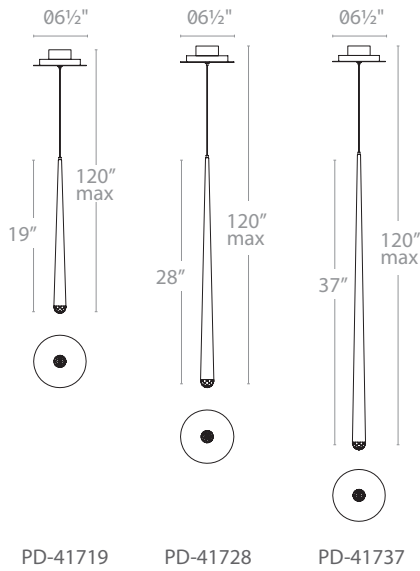

CASCADE – model: PD-417

LED Interior Pendant

Fixture Type:

Catalog Number:

Project: _____

Location: _____

PRODUCT DESCRIPTION

Inspired by a minimalist sensibility, these jeweled pendants are classy and simple. Available in 3 sizes from 19" to 28" to dramatically scaled at 37" long.

FEATURES

- ETL & cETL damp location listed
- Hand cut clear crystal
- Driver located in canopy
- Universal driver (120V-220V-277V)
- Full range dimming when used with compatible dimmers*
- 60,000 hour rated life
- Color Temp: 3500K
- CRI: 90

SPECIFICATIONS

Construction: Aluminum and K-2 Hand cut clear crystal

Light Source: High output LED.

Finish: Polished Nickel (PN)

Standards: ETL & cETL damp location listed.

ORDER NUMBER

	Height	Wattage	Voltage	LED Lumens	Delivered Lumens	Finish
PD-41719	19"					PN <i>Polished Nickel</i>
PD-41728	28"	7.5W	120V-277V	460	395	
PD-41737	37"					

SPECIFICATIONS

Construction: Aluminum and K-2 Hand cut clear crystal

Light Source: High output LED.

Finish: Polished Nickel (PN)

Standards: ETL & cETL damp location listed.

ORDER NUMBER