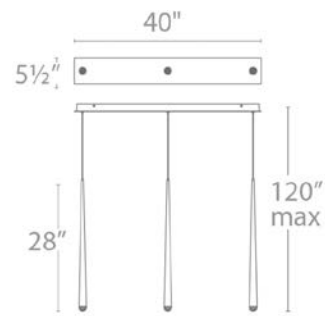

PD-41703L

PRODUCT DESCRIPTION

A new matte black finish updates the original Cascade design for a more refined take on minimalist glam. Each pendant illuminates beautifully while the jeweled crystal caps, expertly hand-cut, punctuate each piece like a chic yet understated exclamation of luxury. Suspended alone, in pairs or in multiples as a chandelier, Cascade captures the imagination and makes an alluring presentation in restaurants, hotel atriums and residences alike.

FEATURES

- Aluminum hardware, clear hand-cut clear crystal
- Thin aircraft cables provide an ultra-clean look and are easy to adjust for customized suspension height
- **Universal voltage driver** (120V-220V-277V) within canopy
- Dimmer: ELV
- CRI: 90
- Rated Life: 60000 hours
- Minimum Suspension: 29, Maximum Suspension: 120

SPECIFICATIONS

Construction: Aluminum, Cut Crystal

Light Source: High output LED

Finish: Black, Polished Nickel

Standards: ETL & cETL listed

ORDER NUMBER

Model		Watta ge	Voltage	LED Lumens	Delivered Lumens	Finish
PD-41703L	3 Lights	23W		1380	1185	BK Black PN Polished Nickel
PD-41705L	5 Lights	38W	120V-277V	2300	1975	
PD-41723L	23 Lights	173W		10575	9050	

Example: PD-41723L-PN

modernforms.com
Phone (866) 810.6615
Fax (800) 526.2585

Headquarters/Eastern Distribution Center
44 Harbor Park Drive
Port Washington, NY 11050

Central Distribution Center
1600 Distribution Ct
Lithia Springs, GA 30122

Western Distribution Center
1750 Archibald Avenue
Ontario, CA 91760