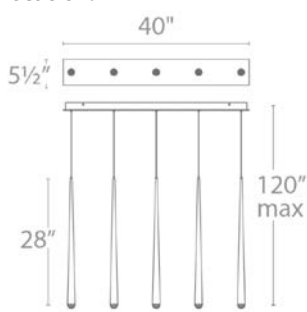

PD-41703L / PD-41705L / PD-41723L

Fixture Type:

Catalog Number:

Project:

Location:

PD-41705L

PRODUCT DESCRIPTION

A new matte black finish updates the original Cascade design for a more refined take on minimalist glam. Each pendant illuminates beautifully while the jeweled crystal caps, expertly hand-cut, punctuate each piece like a chic yet understated exclamation of luxury. Suspended alone, in pairs or in multiples as a chandelier, Cascade captures the imagination and makes an alluring presentation in restaurants, hotel atriums and residences alike.

FEATURES

- Aluminum hardware, clear hand-cut clear crystal
- Thin aircraft cables provide an ultra-clean look and are easy to adjust for customized suspension height
- **Universal voltage driver** (120V-220V-277V) within canopy
- Dimmer: ELV
- CRI: 90
- Rated Life: 60000 hours
- Minimum Suspension: 29, Maximum Suspension: 120

SPECIFICATIONS

Construction: Aluminum, Cut Crystal

Light Source: High output LED

Finish: Black, Polished Nickel

Standards: ETL & cETL listed

ORDER NUMBER

Model		Watta ge	Voltage	LED Lumens	Delivered Lumens	Finish
PD-41703L	3 Lights	23W		1380	1185	BK Black PN Polished Nickel
PD-41705L	5 Lights	38W	120V-277V	2300	1975	
PD-41723L	23 Lights	173W		10575	9050	

Example: PD-41723L-PN

modernforms.com
Phone (866) 810.6615
Fax (800) 526.2585

Headquarters/Eastern Distribution Center
44 Harbor Park Drive
Port Washington, NY 11050

Central Distribution Center
1600 Distribution Ct
Lithia Springs, GA 30122

Western Distribution Center
1750 Archibald Avenue
Ontario, CA 91760