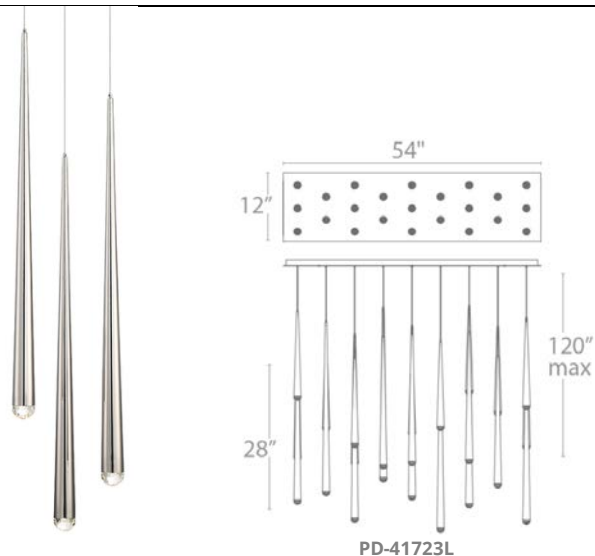

PD-41703L / PD-41705L / PD-41723L

PD-41723L

Fixture Type:

Catalog Number:

Project:

Location:

PD-41705L

PD-41703L

PRODUCT DESCRIPTION

A new matte black finish updates the original Cascade design for a more refined take on minimalist glam. Each pendant illuminates beautifully while the jeweled crystal caps, expertly hand-cut, punctuate each piece like a chic yet understated exclamation of luxury. Suspended alone, in pairs or in multiples as a chandelier, Cascade captures the imagination and makes an alluring presentation in restaurants, hotel atriums and residences alike.

FEATURES

- Aluminum hardware, clear hand-cut clear crystal
- Thin aircraft cables provide an ultra-clean look and are easy to adjust for customized suspension height
- **Universal voltage driver** (120V-220V-277V) within canopy
- Dimmer: ELV
- CRI: 90
- Rated Life: 60000 hours
- Minimum Suspension: 29, Maximum Suspension: 120

SPECIFICATIONS

Construction: Aluminum, Cut Crystal

Light Source: High output LED

Finish: Black, Polished Nickel

Standards: ETL & cETL listed

ORDER NUMBER

Model		Watta ge	Voltage	LED Lumens	Delivered Lumens	Finish
PD-41703L	3 Lights	23W		1380	1185	BK Black  PN Polished Nickel 
PD-41705L	5 Lights	38W	120V-277V	2300	1975	
PD-41723L	23 Lights	173W		10575	9050	