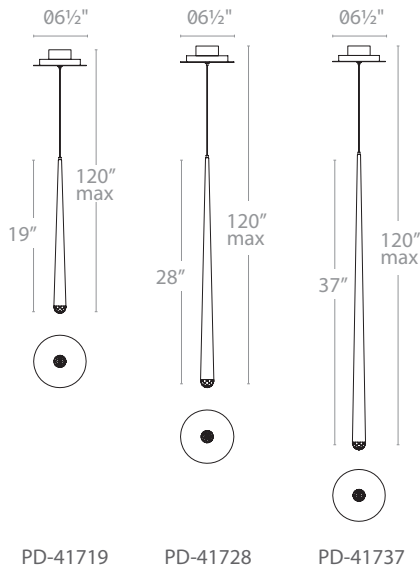

CASCADE – model: PD-417

LED Interior Pendant

Fixture Type:

Catalog Number:

Project: _____

Location: _____

PRODUCT DESCRIPTION

Inspired by a minimalist sensibility, these jeweled pendants are classy and simple. Available in 3 sizes from 19" to 28" to dramatically scaled at 37" long.

FEATURES

- CEC Title 24 Compliant
- ETL & cETL damp location listed
- Hand cut clear crystal
- Driver located in canopy
- Universal driver (120V-220V-277V)
- Full range dimming when used with compatible dimmers*
- 60,000 hour rated life
- Color Temp: 3500K
- CRI: 90

SPECIFICATIONS

Construction: Aluminum and K-2 Hand cut clear crystal

Light Source: High output LED.

Finish: Polished Nickel (PN)

Standards: ETL & cETL damp location listed. CEC Title 24.

ORDER NUMBER

| | Height | Wattage | Voltage | LED Lumens | Delivered Lumens | Finish |
|-----------------|--------|---------|-----------|------------|------------------|--|
| PD-41719 | 19" | | | | | PN <i>Polished Nickel</i>  |
| PD-41728 | 28" | 7.5W | 120V-277V | 460 | 395 | |
| PD-41737 | 37" | | | | | |