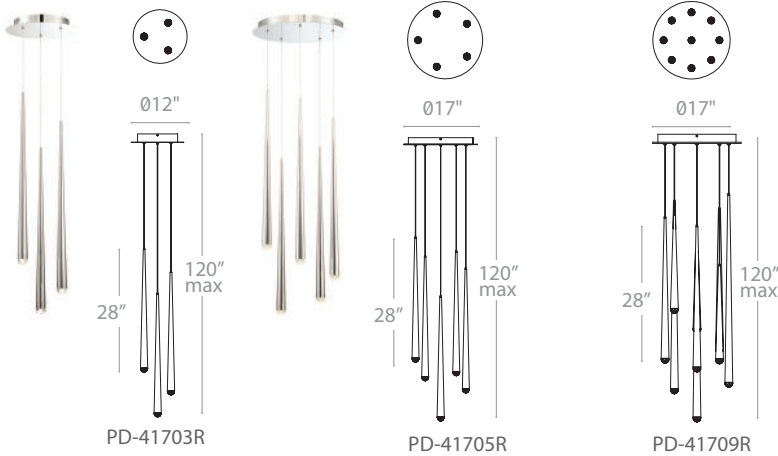

CASCADE – model: PD-417

LED Interior Chandeliers

Fixture Type:

Catalog Number:

Project:

Location:

PRODUCT DESCRIPTION

Inspired by a minimalist, industrial sensibility, cascading silhouettes spiral downward in various configurations. Exclusive hand cut clear crystal is crafted with unique hardware configurations for a brilliant shower of light. Multiple configurations available. Stunning polished nickel finish. Full range dimming.

FEATURES

- CEC Title 24 Compliant
- ETL & cETL damp location listed
- Hand cut clear crystal
- Driver located in canopy
- Universal driver (120V-220V-277V)
- Full range dimming when used with compatible dimmers*
- 60,000 hour rated life
- Color Temp: 3500K
- CRI: 90

SPECIFICATIONS

Construction: Aluminum and K-2 Hand cut clear crystal

Light Source: High output LED.

Finish: Polished Nickel (PN)

Standards: ETL & cETL damp location listed. CEC Title 24.

ORDER NUMBER

	# of lights	Wattage	Voltage	LED Lumens	Delivered Lumens	Finish
PD-41703R	3 lights	23W		1380	1185	PN Polished Nickel 
PD-41705R	5 lights	38W		2300	1975	
PD-41709R	9 lights	68W	120V-277V	4140	3580	
PD-41715R	15 lights	113W		6895	5900	
PD-41721R	21 lights	158W		9655	8265	