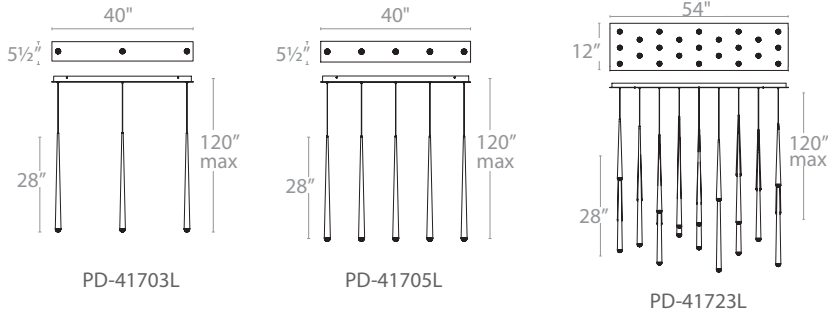

CASCADE – model: PD-417

LED Interior Chandeliers

Fixture Type:

Catalog Number:

Project: _____

Location: _____

PRODUCT DESCRIPTION

Inspired by a minimalist, industrial sensibility, cascading silhouettes spiral downward in various configurations. Exclusive hand cut clear crystal is crafted with unique hardware configurations for a brilliant shower of light. Multiple configurations available. Stunning polished nickel finish. Full range dimming.

FEATURES

- CEC Title 24 Compliant
- ETL & cETL damp location listed
- Hand cut clear crystal
- Driver located in standard 4" junction box
- Universal driver (120V-220V-277V)
- Full range dimming when used with compatible dimmers*
- 60,000 hour rated life
- Color Temp: 3500K
- CRI: 90

SPECIFICATIONS

Construction: Aluminum and K-2 Hand cut clear crystal

Light Source: High output LED.

Finish: Polished Nickel (PN)

Standards: ETL & cETL damp location listed. CEC Title 24.

ORDER NUMBER

	# of lights	Wattage	Voltage	LED Lumens	Delivered Lumens	Finish
PD-41703L	3 lights	23W		1380	1185	PN Polished Nickel 
PD-41705L	5 lights	38W	120V-277V	2300	1975	
PD-41723L	23 lights	173W		10575	9050	

Example: **PD-41705L-PN** As shown