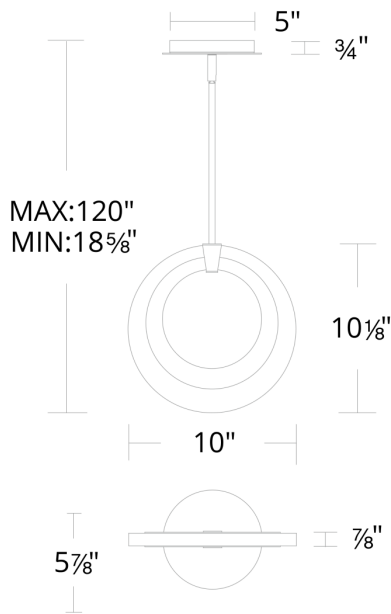

Project: _____

Location: _____

Fixture Type: _____

Catalog Number: _____

AVAILABLE FINISHES:

Serenity

PD-38210

PRODUCT DESCRIPTION

FEATURES

- Driver concealed within the canopy
- Artisanal wispy pressed glass shade
- Three 12" and one 6" down rods included (additional sold separately)
- Slope ceiling adaptable. Hang straight swivels up to 90 degrees

SPECIFICATIONS

Rated Life	50000 Hours
Standards	ETL, cETL, Damp Location Listed
Input	120/277V, 50/60Hz
Dimming	ELV: 100-5%, TRIAC: 100-5%
Color Temp	3000K
CRI	90
Construction	Aluminum frame with decorative pressed glass diffuser

PD-38210

Model & Size	Color Temp	Finish	LED Watts	LED Lumens	Delivered Lumens
PD-38210 10"	3000K	AB Aged Brass	14.7W	680	444

Example: **PD-38210-AB**

For custom requests please contact customs@modernforms.com