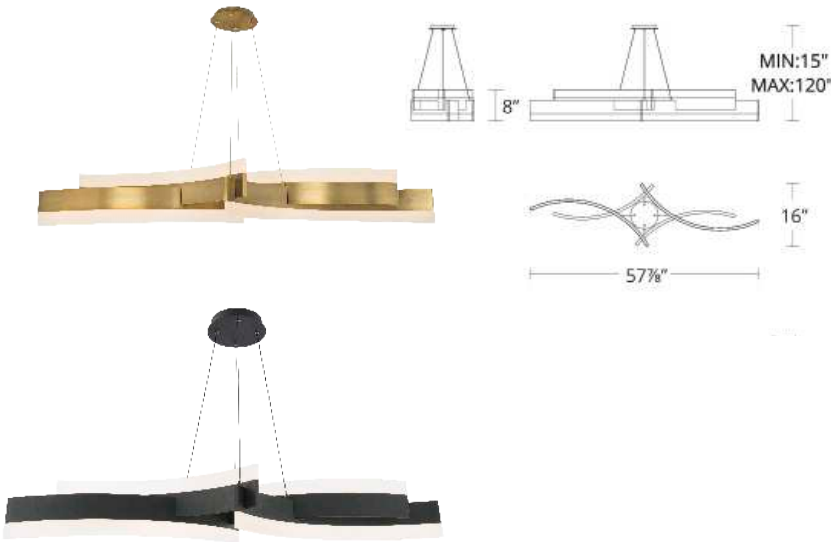

PD-31058

Fixture Type:

Catalog Number:

Project: _____

Location: _____

PRODUCT DESCRIPTION

A sleek and sophisticated chandelier for contemporary and transitional spaces. Concave and convex arcs in black or aged brass are mirrored above and below. A statement piece for over a dining or conference table.

FEATURES

- Quick spin-on canopy design with minimal hardware for easy installation
- Curved, flowing etched lightguide material
- This power aircraft cables provide an ultra clean look for adjustable suspension height
- Universal Driver (120V-277V) concealed within the canopy
- Dimming: ELV, 0-10V, TRIAC
- Rated Life: 50,000 hours
- Color Temp: 3000K
- CRI: 90

SPECIFICATIONS

Construction: Aluminium body with acrylic diffuser

Light Source: High output LED

Finish: Aged Brass (AB)

Standards: ETL & cETL Damp Location listed., Title 24 Compliant

ORDER NUMBER

	Size	Wattage	Voltage	LED Lumens	Delivered Lumens	Finish	
PD-31058	58"	40W	120V-277V	5300	2089	AB	Aged Brass