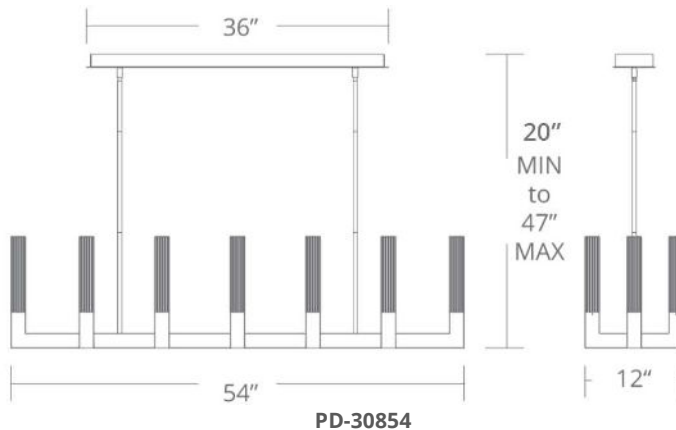

Fixture Type: _____

Catalog Number: _____

Project: _____

Location: _____

PRODUCT DESCRIPTION

In a luxe aged brass finish, Cinema makes a modern statement that's right in line with the latest trends. Painstakingly V-cut seeded crystal adds understated glamour when it fills with light sourced from high-performance LEDs. With a variety of styles in the family, Cinema creates a matching lighting environment that can pull multiple rooms together.

SPECIFICATIONS

Construction: Aluminum

Light Source: High output LED

Finish: Aged Brass

Standards: ETL & cETL listed

FEATURES

- V-cut K5 crystal
- Intricately welded for seamless look
- **Universal Driver** (120V-220V-277V) within canopy
- Dimmer: ELV, 0-10V
- CRI: 90
- Rated Life: 50000 hours
- Minimum Suspension: 17", Maximum Suspension: 47"

ORDER NUMBER

Model	Wattage	Voltage	LED Lumens	Delivered Lumens	Finish	
PD-30826	26"	56W	120V-277V	4352	3488	AB Aged Brass 
PD-30854	54"	86W	6528	5232		

Example: PD-30854-AB

modernforms.com
Phone (866) 810.6615
Fax (800) 526.2585