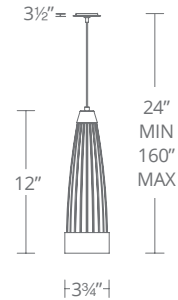

MYSTIC Chandelier & Pendants
PD-11912

MODERN FORMS

Fixture Type:

Catalog Number:

Project: _____

Location: _____

PRODUCT DESCRIPTION

Aged brass hardware encases a stunning seeded crystal that sparkles bright. The fluted central crystal is hand carved with V channels for an added optical and textural effect. An electrified aircraft cable passes invisibly through the crystal to power LED arrays that illuminate upward into the crystal for brilliance and downward for powerful illumination. Install Mystic in multiples to make a rich design statement.

FEATURES

- K5 V-cut seeded crystal
- Thin, powered aircraft cables provide an ultra-clean look for adjustable suspension height
- Universal Driver (120-277V) within 4" junction box
- Rated Life: 50,000 hours
- Color temp: 3500K
- CRI: 90

SPECIFICATIONS

Construction: Aluminum

Light Source: High output LED

Dimming: ELV, TRIAC, 0-10V

Finish: Aged Brass

Standards: ETL & cETL damp location listed, CEC Title 24 compliant (special order)

ORDER NUMBER

Model	Height	Wattage	Voltage	LED Lumens	Delivered Lumens	Finish
PD-11912	12"	20W	120-277V	1600	769	AB Aged Brass 

Example: **PD-11912-AB**
For Title 24 option, add a "T24" before the finish: **PD-11912-T24-AB**