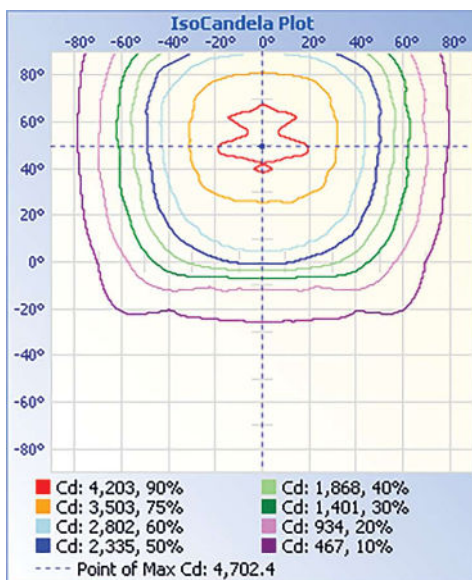

CWP04-WG

CWP04-VISOR

HB01DMS-C

HB01R

TECHNICAL DATA

LIGHT SPECIFICATIONS

Lumens	11,071 lm
Efficacy	137.5 lm/W
CCT	Tunable 30K/40K/50K
CRI	82
Dimmable	0-10V
L70 Life	50,000 hrs
Warranty	10-year

APPROVALS AND LISTINGS

cUL	E482965
DLC	PL1UW2U7XNOH

ILLUMINANCE AT A DISTANCE

ISOCANDELA PLOT

ELECTRICAL

Wattage	80W
Voltage	120-347V
Power Factor	0.9
THD	15%
Operating Temp	-40 to 50°C

CONSTRUCTION

Housing	Die-Cast Aluminum
Cover	Borosilicate Glass
Finish	Bronze
IP Rating	IP65
Net Weight	3.5 kg
Gross Weight	4.5 kg
Carton Qty	1
Carton Dimensions	397 x 297 x 250 mm