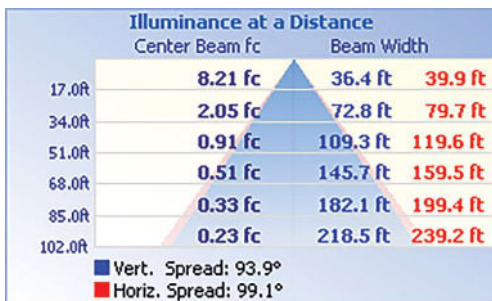

CWP04-WG

CWP04-VISOR

HB01DMS-C

HB01R

TECHNICAL DATA

LIGHT SPECIFICATIONS

Lumens	11,071 lm
Efficacy	137.5 lm/W
CCT	Tunable 30K/40K/50K
CRI	82
Dimmable	0-10V
L70 Life	50,000 hrs
Warranty	10-year

APPROVALS AND LISTINGS

cUL	E482965
DLC	PL1UW2U7XNOH

ILLUMINANCE AT A DISTANCE

ISOCANDELA PLOT

ELECTRICAL

Wattage	80W
Voltage	120-347V
Power Factor	0.9
THD	15%
Operating Temp	-40 to 50°C

CONSTRUCTION

Housing	Die-Cast Aluminum
Cover	Borosilicate Glass
Finish	Bronze
IP Rating	IP65
Net Weight	3.5 kg
Gross Weight	4.5 kg
Carton Qty	1
Carton Dimensions	397 x 297 x 250 mm