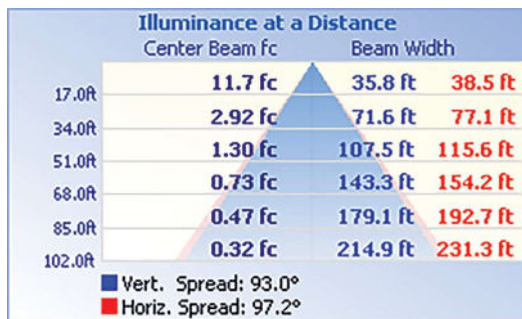

CWP04-WG

CWP04-VISOR

HB01DMS-C

HB01R

TECHNICAL DATA

LIGHT SPECIFICATIONS

Lumens	16,942 lm
Efficacy	136.7 lm/W
CCT	Tunable 30K/40K/50K
CRI	80
Dimmable	0-10V
L70 Life	50,000 hrs
Warranty	10-year

APPROVALS AND LISTINGS

cUL	E482965
DLC	PLO3IOL9JJ2U

ILLUMINANCE AT A DISTANCE

ISOCANDELA PLOT

ELECTRICAL

Wattage	120W
Voltage	120-347V
Power Factor	0.9
THD	15%
Operating Temp	-40 to 50°C

CONSTRUCTION

Housing	Die-Cast Aluminum
Cover	Borosilicate Glass
Finish	Bronze
IP Rating	IP65
Net Weight	3.5 kg
Gross Weight	4.5 kg
Carton Qty	1
Carton Dimensions	397 x 297 x 250 mm