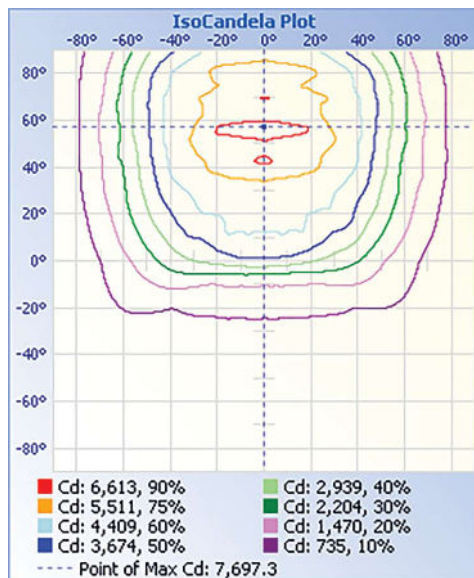

CWP04-WG

CWP04-VISOR

HB01DMS-C

HB01R

TECHNICAL DATA

LIGHT SPECIFICATIONS

Lumens	16,942 lm
Efficacy	136.7 lm/W
CCT	Tunable 30K/40K/50K
CRI	80
Dimmable	0-10V
L70 Life	50,000 hrs
Warranty	10-year

APPROVALS AND LISTINGS

cUL	E482965
DLC	PLO3IOL9JJ2U

ILLUMINANCE AT A DISTANCE

ISOCANDELA PLOT

ELECTRICAL

Wattage	120W
Voltage	120-347V
Power Factor	0.9
THD	15%
Operating Temp	-40 to 50°C

CONSTRUCTION

Housing	Die-Cast Aluminum
Cover	Borosilicate Glass
Finish	Bronze
IP Rating	IP65
Net Weight	3.5 kg
Gross Weight	4.5 kg
Carton Qty	1
Carton Dimensions	397 x 297 x 250 mm