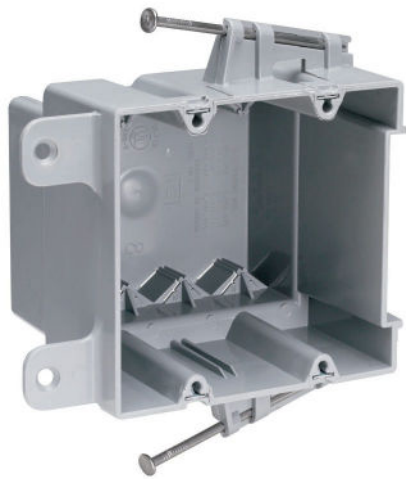

**Pass and Seymour
Switch and Outlet Box**
Part No. S235RAC

Double Gang Switch and Outlet Box with captive mounting nails on each end and four auto alamps on each end. It is easy to install with a rectangular cutout. It is durable and has an impact-resistant thermoplastic box. It contains innovative extras that cut installation time. 50 pack

Features & Benefits

Quick/Click feature secures devices quickly and easily.

Does not strip when over-torqued.

4 Auto/Clamps on each end eliminate the need for separate cable clamps.

Specifications

General Info

Product Line	Pass & Seymour	Color	Gray
UPC Number	785007215090	Country Of Origin	United States
Construction	Thermoplastic	Standard	UL Listed

Dimensions

Cubic Capacity	35 cu in
----------------	----------