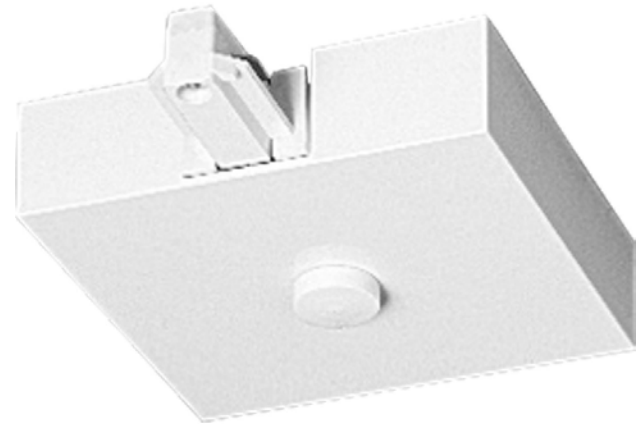

DATE: _____ TYPE: _____

NAME: _____

PROJECT: _____

Accessories

P9109-28

Track Accessories

T-Bar end feed with canopy cover. (Use 8770-01 slotted outlet box.).

- White finish.
- Track accessory.
- Use P8770-01 slotted outlet box.

Category: Track

Finish: White (White)

Width: 4-1/4"
Length: 5-3/8"
Height: 1-3/8"

MOUNTING	ADDITIONAL INFORMATION
T-bar ceiling mounted	1 year warranty