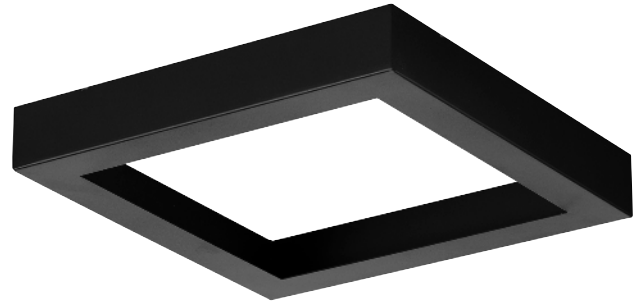

Project: _____

Fixture Type: _____

Location: _____

Contact: _____

P860053-031

Everlume

You'll never have to sacrifice function for style with this Edgelit square trim ring. The ring is coated in a classic black finish for a modern aesthetic. The trim ring is easy to install in both residential and commercial settings.

- Easy to install in both residential and commercial settings.
- The accessory fuses both form and function into one versatile design.
- Features a classic black finish for a modern aesthetic.
- Excellent for use in closets, hallways, stairways, or kitchens.
- Perfect for transitional, modern, contemporary, or luxury settings.
- Measures 7-inch width 1.1-inch height.
- Weighs 0.55lbs.
- Includes installation instructions and mounting hardware.
- Progress Lighting products are designed for exceptional quality, reliability, and functionality.

Category: Close-to-Ceiling

Finish: Black (Painted)

Construction: Steel Construction

MOUNTING	ADDITIONAL INFORMATION
Cover fixture mounted	1-year Limited Warranty

Square: 7 in
Height: 1-1/8 in