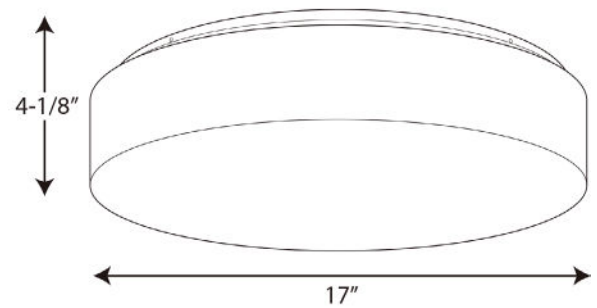

Specifications:

- White acrylic Diffuser
- White acrylic diffuser
- Twist on installation.
- Wall or ceiling mount
- White finish
- 3000 lumens, 93.8/lumens per watt (delivered)
- 3000K color temperature, 90+ CRI
- Damp location listed
- Dimmable to 10% with many Forward Phase (Triac) or Electronic Low Voltage (ELV) dimmers
- Energy Star Qualified
- Meets California T24 JA8-2016.
- Dimmable to 10% brightness (See Dimming Notes)
- Unit covers a standard 4" recessed outlet box: 16.125 in W., 0.8125 in ht., 16.125 in depth
- Mounting strap for outlet box included
- 6 in of wire supplied

P730003-030-30

Dimensions:

Diameter: 16-15/16 in
Height: 4-1/8 in

White acrylic Diffuser
Width: 16-15/16 in
Height: 3-13/16 in

P730003-030-30

Dimming Notes:

P730003-030-30 is designed to be compatible with many Triac/Forward Phase ELV/Reverse Phase controls.