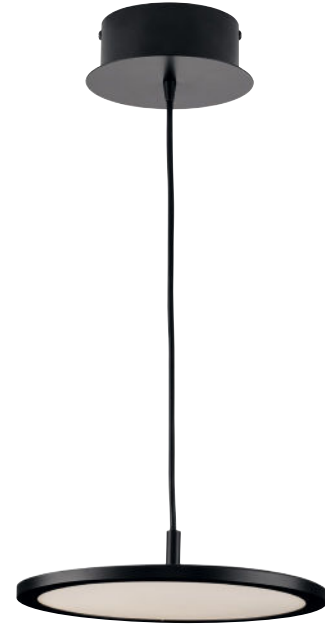

Everlume LED

Ceiling Cord Mounted • Damp Location Listed **PROGRESS LED**

Description:

Everlume LED Collection Modern Matte Black Pendant

Specifications:

- Matte Black Metal Frame
- Dimmable to 10% brightness (See Dimming Notes)
- Canopy covers a standard 4" recessed outlet box: 5.5 in W., 2 in ht., 5.5 in depth
- Mounting strap for outlet box included
- 120 in of wire supplied

P500366-31M-30

Dimensions:

Diameter: 11 in
Height: 2-1/4 in
Overall Ht. W/Cord: 122 in

P500366-31M-30

Dimming Notes:

P500366-31M-30 is designed to be compatible with many ELV/Reverse Phase controls.

The following is a partial list of known compatible dimmer controls.