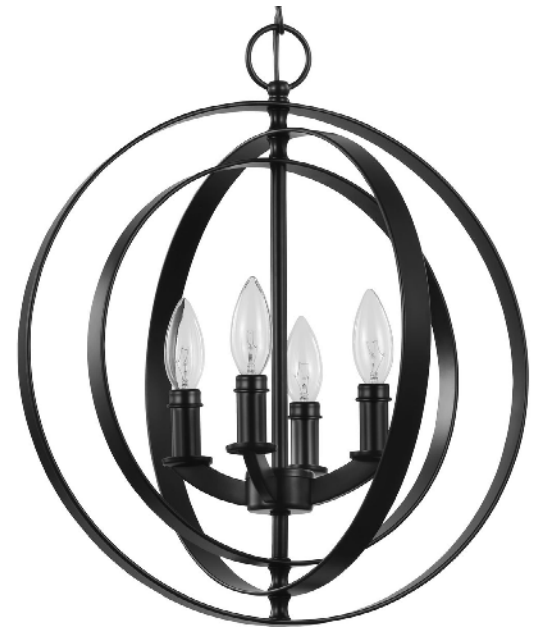

DATE: _____ TYPE: _____

NAME: _____

PROJECT: _____

Incandescent

P3827-31

Equinox

Inspired by astronomy, you will love the ethereal design experience in this elegant pendant. Divine concentric rings pivot for an otherworldly demenaor. The smooth, stunning light bases and rings are coated in a gorgeous black finish.

- Divine concentric rings pivot for an otherworldly demenaor.
- The smooth, stunning light bases and rings are coated in a gorgeous black finish.
- Inspired by astronomy, you will love the ethereal design experience in this elegant pendant.
- Ideal for any dining room, kitchen, or foyer.
- Perfect for mid-century modern, transitional, modern, coastal, contemporary, and luxury settings.
- Measures 16-inch width by 18.38-inch height.
- Uses four candelabra base bulbs that are sold separately (60w max - LED, CFL, halogen, or incandescent).
- Able to be fully dimmable with dimmable bulbs.
- Includes installation instructions and mounting hardware.
- Progress Lighting products are designed for exceptional quality, reliability, and functionality.

Category: Pendants

Finish: Black (Painted)

Construction: Steel Construction

Diameter: 16"
Height: 18-3/8"
Overall Ht. W/Chain: 94"

MOUNTING	ELECTRICAL	LAMPING	ADDITIONAL INFORMATION
Ceiling chain mounted Mounting 1/8 IP Mounting Plate for outlet box included Six feet of 9 gauge chain supplied Canopy covers a standard 4" octagonal recessed outlet box Canopy: 5.5" W., 1.5" ht., 5.5" depth	Pre-wired 15 feet of wire supplied 120 V	Quantity: Four 60w max. Candelabra Base or LED equivalent E12 base Phenolic sockets	cULus Dry location listed 1-year Limited Warranty