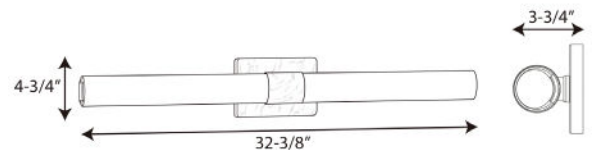

Blanco LED

Wall horizontal or vertical Mounted • Damp Location Listed **PROGRESS LED**

Description:

Enjoy this bath fixture's classic forms with crisp, contemporary updates. A silky, brushed nickel finish coats a simple backplate that anchors the light fixture in place. An elegant etched white glass shade shaped in a thin cylinder stretches horizontally across the design for a clean, modern demeanor.

Specifications:

- Etched White glass Cylindrical Shade
- An elegant etched white glass shade shaped in a thin cylinder stretches horizontally across the design.
- A silky, brushed nickel finish coats a simple backplate that anchors the light fixture in place.
- Enjoy classic forms with crisp, contemporary updates.
- Ideal for any bathroom.
- Perfect for mid-century modern, transitional, modern, and contemporary settings.
- Measures 32-3/8-inch width by 4-3/4-inch height.
- Uses an integrated LED (53w).
- Compatible with many Triac/ELV dimmers (see dimming controls)
- Includes installation instructions and mounting hardware.
- Progress Lighting products are designed for exceptional quality, reliability, and functionality.
- Dimmable to 10% brightness (See Dimming Notes)
- Canopy covers a standard 4" recessed outlet box: 6.75 in W., 4.75 in ht., 0.75 in depth
- Mounting backplate for outlet box included
- 6 in of wire supplied
- Americans With Disabilities Act (ADA) compliant

P300151-009-30

Dimensions:

Width: 32-3/8 in
Height: 4-3/4 in
Depth: 3-3/4 in
H/CTR: 2-3/8 in

Etched White glass Cylindrical Shade
Width: 32-1/4 in
Height: 2-3/8 in

P300151-009-30

Dimming Notes:

P300151-009-30 is designed to be compatible with many Triac/Forward Phase controls.