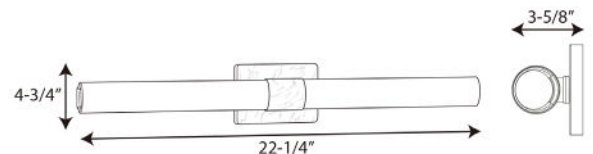

Blanco LED

Wall horizontal or vertical Mounted • Damp Location Listed **PROGRESS LED**

Description:

Enjoy this bath fixture's classic forms with crisp, contemporary updates. A silky, satin brass finish coats a simple backplate that anchors the light fixture in place. An elegant etched white glass shade shaped in a thin cylinder stretches horizontally across the design for a clean, modern demeanor.

Specifications:

- Etched White glass Cylindrical Shade
- An elegant etched white glass shade shaped in a thin cylinder stretches horizontally across the design.
- A silky, satin brass finish coats a simple backplate that anchors the light fixture in place.
- Enjoy classic forms with crisp, contemporary updates.
- Ideal for any bathroom.
- Perfect for mid-century modern, transitional, modern, and contemporary settings.
- Measures 22-1/4-inch width by 4-3/4-inch height.
- Uses an integrated LED (36w).
- Compatible with many Triac/ELV dimmers (see dimming controls)
- Includes installation instructions and mounting hardware.
- Progress Lighting products are designed for exceptional quality, reliability, and functionality.
- Dimmable to 10% brightness (See Dimming Notes)
- Canopy covers a standard 4" recessed outlet box: 6.75 in W., 4.75 in ht., 0.75 in depth
- Mounting backplate for outlet box included
- 6 in of wire supplied
- Americans With Disabilities Act (ADA) compliant

P300150-012-30

Dimensions:

Width: 22-1/4 in
 Height: 4-3/4 in
 Depth: 3-3/4 in
 H/CTR: 2-3/8 in

Etched White glass Cylindrical Shade
 Width: 22-1/4 in
 Height: 2-3/8 in

P300150-012-30

Dimming Notes:

P300150-012-30 is designed to be compatible with many Triac/Forward Phase controls.