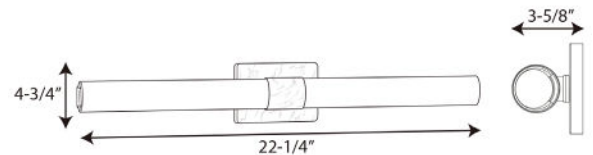

Blanco LED

Wall horizontal or vertical Mounted • Damp Location Listed **PROGRESS LED**

Description:

Enjoy this bath fixture's classic forms with crisp, contemporary updates. A silky, brushed nickel finish coats a simple backplate that anchors the light fixture in place. An elegant etched white glass shade shaped in a thin cylinder stretches horizontally across the design for a clean, modern demeanor.

Specifications:

- Etched White glass Cylindrical Shade
- An elegant etched white glass shade shaped in a thin cylinder stretches horizontally across the design.
- A silky, brushed nickel finish coats a simple backplate that anchors the light fixture in place.
- Enjoy classic forms with crisp, contemporary updates.
- Ideal for any bathroom.
- Perfect for mid-century modern, transitional, modern, and contemporary settings.
- Measures 22-1/4-inch width by 4-3/4-inch height.
- Uses an integrated LED (36w).
- Compatible with many Triac/ELV dimmers (see dimming controls)
- Includes installation instructions and mounting hardware.
- Progress Lighting products are designed for exceptional quality, reliability, and functionality.
- Dimmable to 10% brightness (See Dimming Notes)
- Canopy covers a standard 4" recessed outlet box: 6.75 in W., 4.75 in ht., 0.75 in depth
- Mounting backplate for outlet box included
- 6 in of wire supplied
- Americans With Disabilities Act (ADA) compliant

P300150-009-30

Dimensions:

Width: 22-1/4 in
 Height: 4-3/4 in
 Depth: 3-3/4 in
 H/CTR: 2-3/8 in

Etched White glass Cylindrical Shade
 Width: 22-1/4 in
 Height: 2-3/8 in

P300150-009-30

Dimming Notes:

P300150-009-30 is designed to be compatible with many Triac/Forward Phase controls.