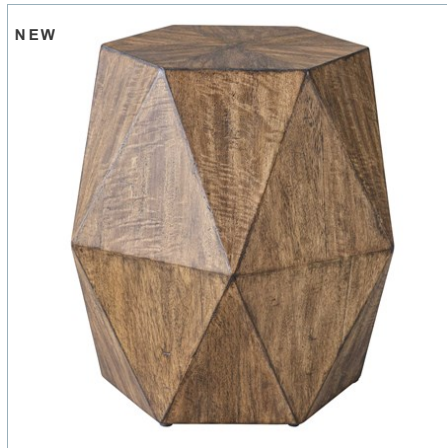

UTTERMOST

New

VOLKER ACCENT TABLE, BLACK

ITEM #25272

This unique geometric accent table features a sunburst top in mango veneer with a worn black finish with natural distressing, rubbed to reveal honey undertones.

Designer:	0
Dimensions:	18 W X 18 H X 16 D (in)
Weight:	24
Ship Via:	Small Parcel
UPC Number:	792977252727

Complementary Items

VOLKER SIDE TABLE, BLACK

25492 | 19 W X 24 H X 17 D (IN)

VOLKER SMALL COFFEE TABLE, BLACK

25491 | 40 W X 14 H X 37 D (IN)

VOLKER SIDE TABLE, WHITE

25164 | 19 W X 24 H X 17 D (IN)

VOLKER ACCENT TABLE, WHITE

25273 | 18 W X 18 H X 16 D (IN)

VOLKER ACCENT TABLE, HONEY

25274 | 18 W X 18 H X 16 D (IN)

VOLKER COFFEE TABLE, BLACK

25832 | 50 W X 14 H X 50 D (IN)

VOLKER COFFEE TABLE, HONEY

25423 | 48 W X 18 H X 44 D (IN)

VOLKER COFFEE TABLE, WHITE

25163 | 50 W X 14 H X 45 D (IN)