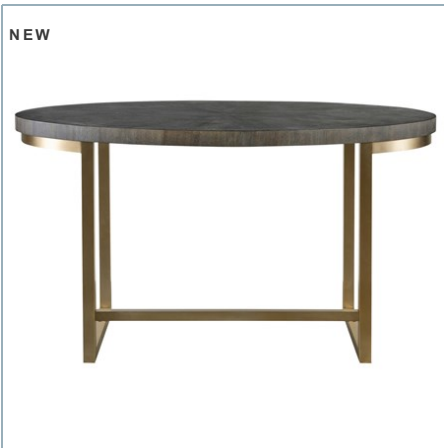

UTTERMOST

TAJA ACCENT TABLE

ITEM #25371

Contemporary in style, this accent table features a stainless steel framework finished in a brushed brass with a round acacia veneer top in a dark walnut stain washed with a light gray glaze.

Designer:	0
Dimensions:	20 W X 24 H X 20 D (in)
Weight:	20
Ship Via:	Small Parcel
UPC Number:	792977253717

Complementary Items

TAJA COFFEE TABLE

25378 | 42 W X 17 H X 42 D (IN)

CARDEW CONSOLE TABLE

25377 | 54 W X 32 H X 16 D (IN)

ARMISTEAD 2 DRAWER CHEST

25376 | 33 W X 29 H X 18 D (IN)

TAJA OVAL DESK

25198 | 48 W X 30 H X 28 D (IN)

TAJA WRITING DESK

25201 | 48 W X 30 H X 22 D (IN)

KEA CONSOLE TABLE

25268 | 60 W X 33 H X 15 D (IN)