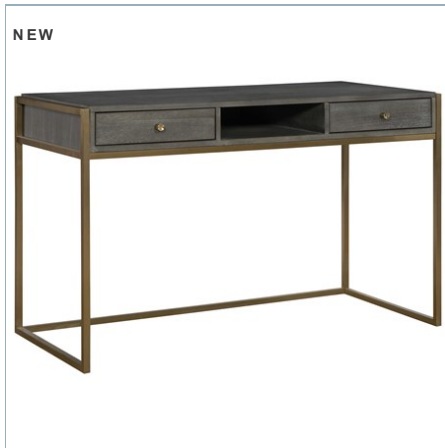

UTTERMOST

TAJA ACCENT TABLE

ITEM #25371

Contemporary in style, this accent table features a stainless steel framework finished in a brushed brass with a round acacia veneer top in a dark walnut stain washed with a light gray glaze.

Designer:	0
Dimensions:	20 W X 24 H X 20 D (in)
Weight:	20
Ship Via:	Small Parcel
UPC Number:	792977253717

Complementary Items

TAJA COFFEE TABLE

25378 | 42 W X 17 H X 42 D (IN)

CARDEW CONSOLE TABLE

25377 | 54 W X 32 H X 16 D (IN)

ARMISTEAD 2 DRAWER CHEST

25376 | 33 W X 29 H X 18 D (IN)

TAJA OVAL DESK

25198 | 48 W X 30 H X 28 D (IN)

TAJA WRITING DESK

25201 | 48 W X 30 H X 22 D (IN)

KEA CONSOLE TABLE

25268 | 60 W X 33 H X 15 D (IN)