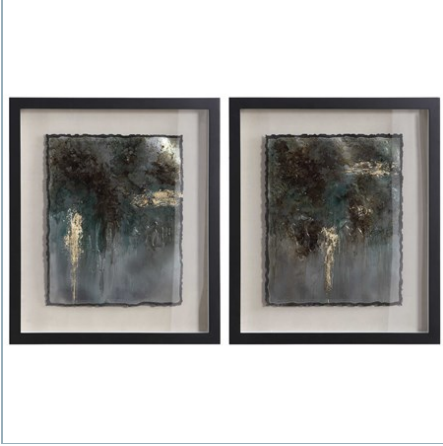

Complementary Items

RUSTIC PATINA FRAMED PRINTS, S/2

35366 | 25 W X 29 H X 2 D (IN)