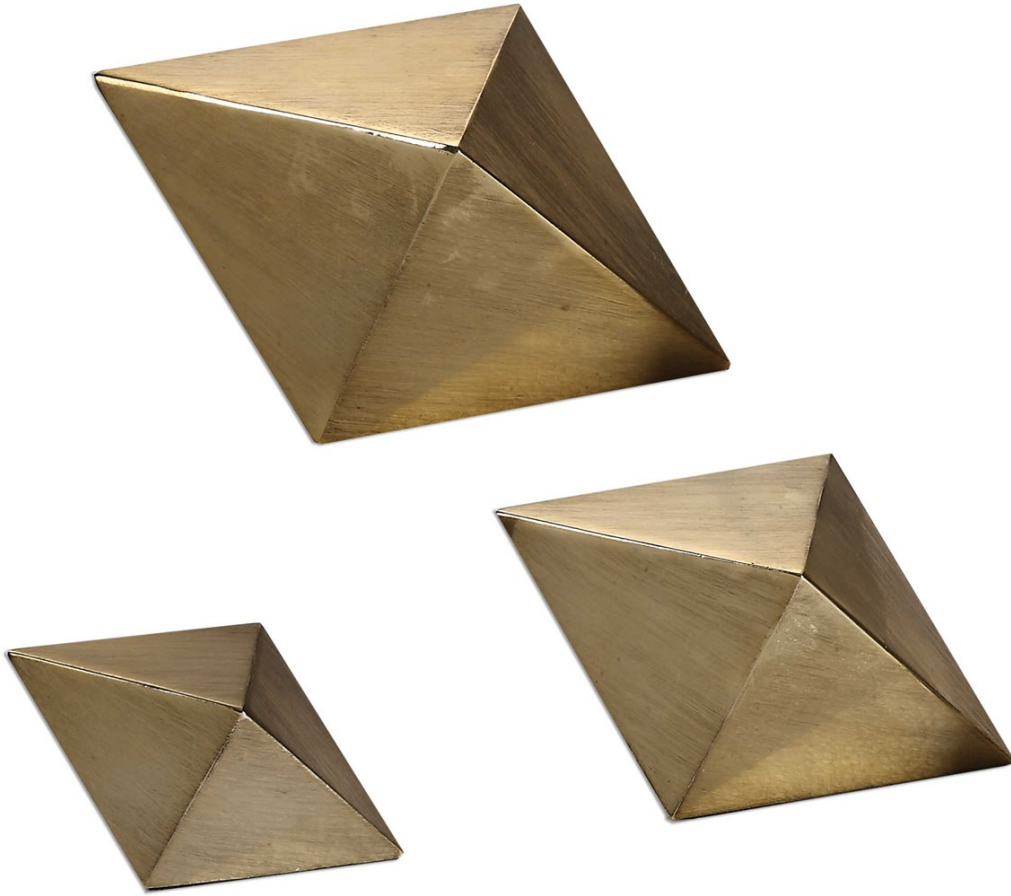

## RHOMBUS SCULPTURES, S/3

ITEM #20007

Decorative, tabletop accessories feature a heavily antiqued champagne finish. Sizes: S-5x3x3, M-7x4x4, L-8x5x4

<b>Designer:</b>	0
<b>Dimensions:</b>	8 W X 5 H X 4 D (in)
<b>Weight:</b>	15
<b>Ship Via:</b>	Small Parcel
<b>UPC Number:</b>	792977842737