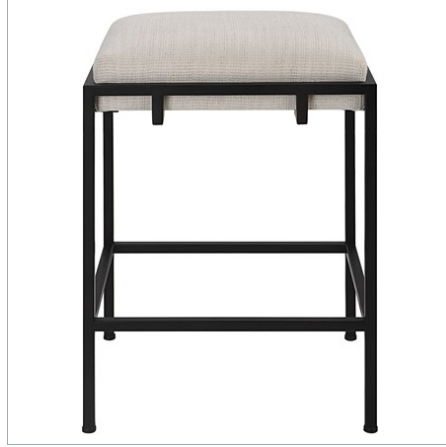

UTTERMOST

PARADOX BENCH

ITEM #23674

A classic and sophisticated color combination, this bench features a sleek matte black iron frame and is paired with a plush upholstered seat in a crisp white waffle textured polyester.

Designer:	0
Dimensions:	47 W X 21 H X 16 D (in)
Weight:	32
Ship Via:	Motor Freight
UPC Number:	792977236741

Complementary Items

PARADOX SMALL BENCH, BLACK

23580 | 24 W X 21 H X 16 D (IN)

PARADOX COUNTER STOOL

23695 | 18 W X 27 H X 14 D (IN)