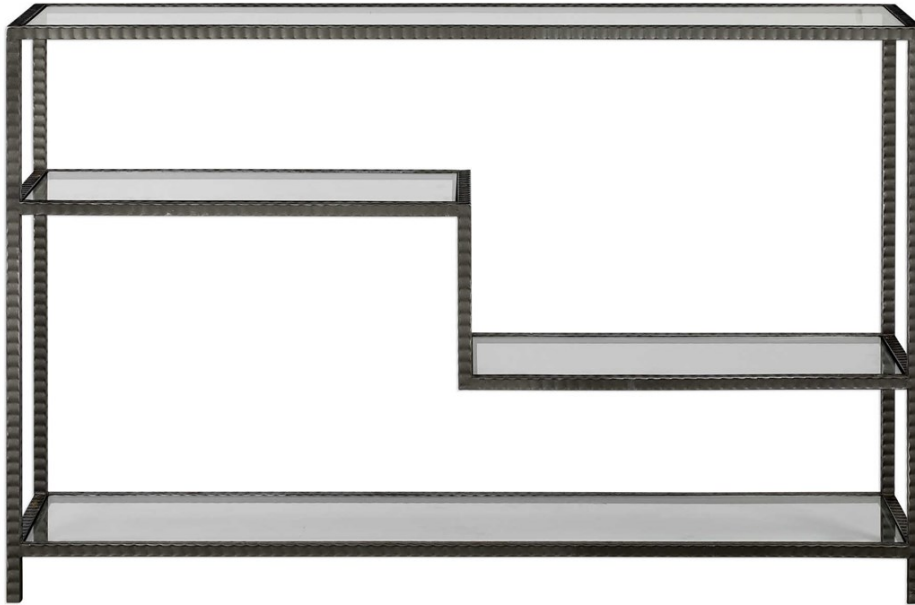

## LEO CONSOLE TABLE

ITEM #24810

Industrial inspired function with multi-level display shelves, featuring ribbed iron finished in an aged gunmetal with a light rust patina. Shelves are clear tempered glass.

<b>Designer:</b>	0
<b>Dimensions:</b>	52 W X 34 H X 12 D (in)
<b>Weight:</b>	70
<b>Ship Via:</b>	Motor Freight
<b>UPC Number:</b>	792977248102