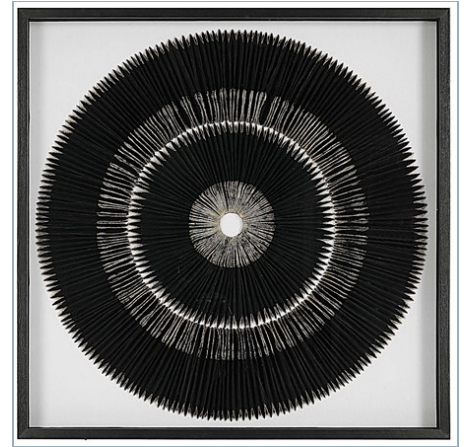

UTTERMOST

KENTMORE CONSOLE TABLE

ITEM #24978

Featuring a clean lined solid iron frame, this contemporary console is finished in a two-toned matte black and brushed gold. Has two tempered glass shelves.

Designer:	0
Dimensions:	54 W X 32 H X 14 D (in)
Weight:	61
Ship Via:	Small Parcel
UPC Number:	792977249789
Assembly Instructions:	Click Here

Complementary Items

CROSSWALK FRAMED PRINT

35373 | 38 W X 53 H X 2 D (IN)

KENTMORE SIDE TABLE

25138 | 28 W X 24 H X 16 D (IN)

SANDARA SHADOW BOX

04311 | 40 W X 40 H X 3 D (IN)

REFLECTION METAL WALL DECOR, S/2