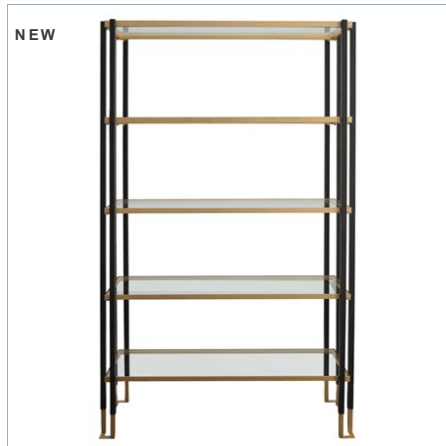

UTTERMOST

KENTMORE CONSOLE TABLE

ITEM #24978

Featuring a clean lined solid iron frame, this contemporary console is finished in a two-toned matte black and brushed gold. Has two tempered glass shelves.

Designer:	0
Dimensions:	54 W X 32 H X 14 D (in)
Weight:	61
Ship Via:	Small Parcel
UPC Number:	792977249789
Assembly Instructions:	Click Here

Complementary Items

CROSSWALK FRAMED PRINT

35373 | 38 W X 53 H X 2 D (IN)

KENTMORE SIDE TABLE

25138 | 28 W X 24 H X 16 D (IN)

SANDARA SHADOW BOX

04311 | 40 W X 40 H X 3 D (IN)

REFLECTION METAL WALL DECOR, S/2

04305 | 19 W X 58 H X 2 D (IN)

KENTMORE ETAGERE, 2 CARTONS

25221 | 47 W X 79 H X 16 D (IN)

KENTMORE BAR CART

25229 | 33 W X 32 H X 17 D (IN)