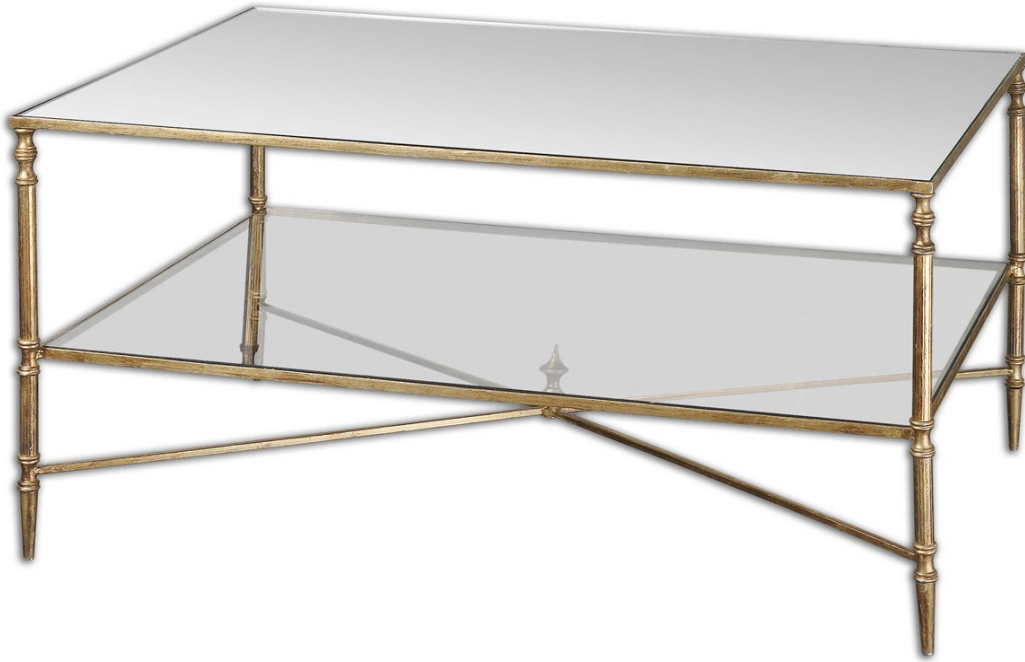

UTTERMOST

HENZLER COFFEE TABLE

ITEM #24276

Finished in gold leaf with heavy antiquing on iron frame and iron cross stretchers. Top is reinforced mirror and gallery shelf is clear tempered glass.

Designer:	0
Dimensions:	38 W X 19 H X 28 D (in)
Weight:	80
Ship Via:	Motor Freight
UPC Number:	792977242766
Assembly Instructions:	Click Here

Complementary Items

HENZLER LAMP TABLE

26120 | 26 W X 26 H X 18 D (IN)

HENZLER CONSOLE TABLE

24278 | 45 W X 33 H X 14 D (IN)