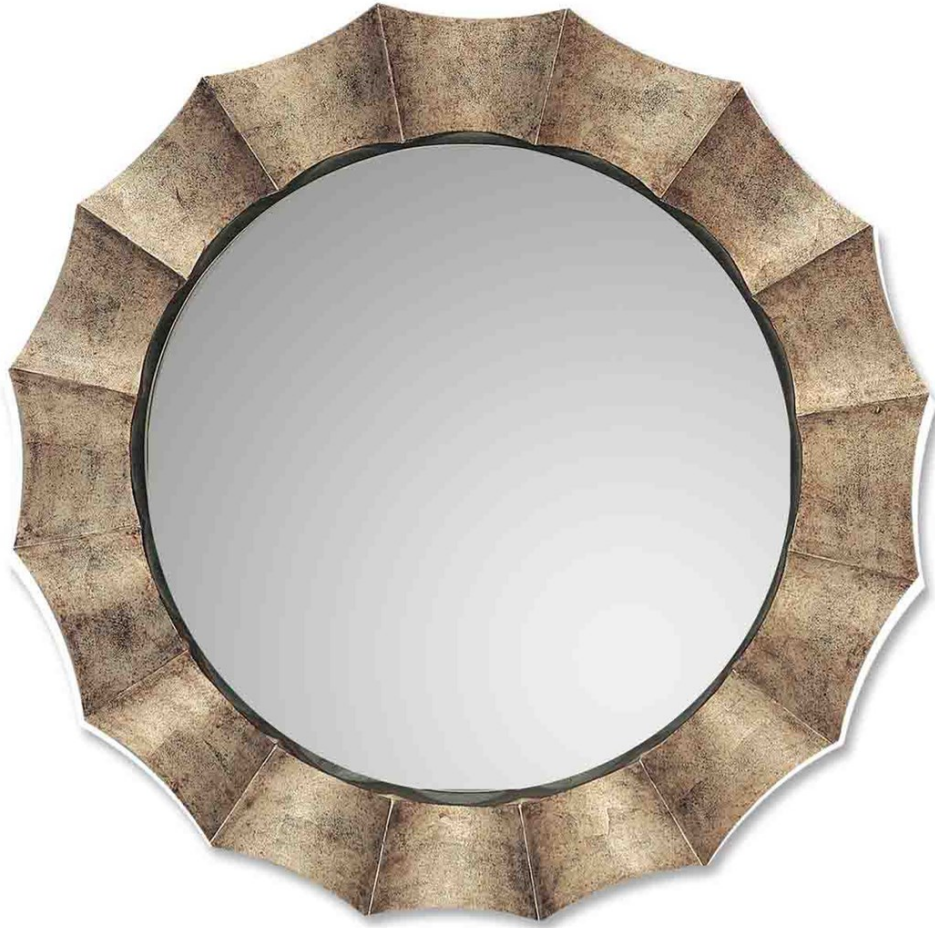

UTTERMOST

GOTHAM ROUND MIRROR

ITEM #06048 P

Unique frame features an antique silver leaf finish with warm highlights which resembles a burnished champagne finish. The inner liner is satin black.

Designer:	0
Dimensions:	41 W X 41 H X 2 D (in)
Weight:	26
Ship Via:	Oversize
UPC Number:	792977060483