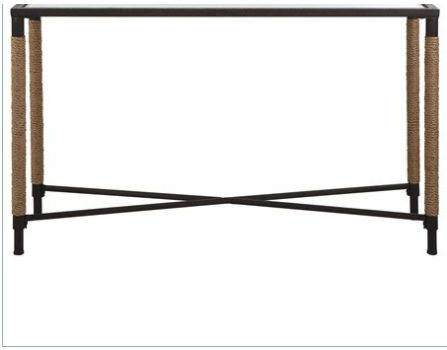

## FIRTH COUNTER STOOL, NAVY

ITEM #23710

Rustic iron frame with a nautical touch, wrapped in natural fiber rope accents. Cushioned top is a cotton blend in a rich textured navy with performance treatment. Seat height is 28".

23598 | 24 W X 21 H X 16 D (IN)

**BRADDOCK ACCENT TABLE**

24983 | 16 W X 22 H X 22 D (IN)

**BRADDOCK SMALL BENCH**

23228 | 24 W X 20 H X 16 D (IN)

**FIRTH SMALL BENCH, OATMEAL**

23566 | 24 W X 21 H X 16 D (IN)

**BRADDOCK BENCH**

23527 | 48 W X 21 H X 16 D (IN)

**FIRTH BENCH, OATMEAL**

23528 | 48 W X 21 H X 16 D (IN)

**FAWN SMALL BENCH**

23662 | 24 W X 21 H X 16 D (IN)

**BRADDOCK CONSOLE TABLE**

22880 | 52 W X 32 H X 14 D (IN)