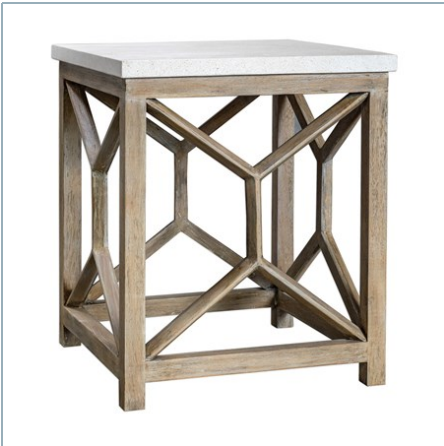

UTTERMOST

ENCORE ARMCHAIR, NATURAL

ITEM #23461

High supportive back and curvy flair arms make a grand style statement in a lightly glazed and bleached sandstone exposed hardwood finish with cane sides, tailored in a durable yet lush off-white fabric with added performance treatment to resist soiling and stains. Seat height is 20".

Designer:	0
Dimensions:	29 W X 33 H X 31 D (in)
Weight:	52
Ship Via:	Motor Freight
UPC Number:	792977234617

Complementary Items

ENCORE COUNTER STOOL, GRAY

23466 | 23 W X 38 H X 23 D (IN)

CATALI COFFEE TABLE

25885 | 40 W X 18 H X 40 D (IN)

CATALI CONSOLE TABLE

25811 | 41 W X 30 H X 14 D (IN)

CATALI END TABLE

25886 | 22 W X 26 H X 22 D (IN)

ENCORE COUNTER STOOL, NATURAL

23522 | 23 W X 38 H X 23 D (IN)

ENCORE ARMCHAIR, GRAY

23366 | 29 W X 33 H X 31 D (IN)