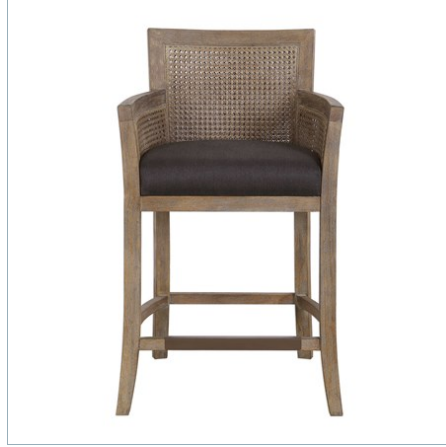

ENCORE COUNTER STOOL, GRAY

23466 | 23 W X 38 H X 23 D (IN)